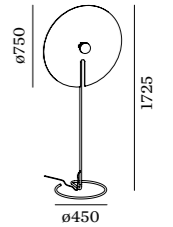

ME

MIRRO

FLOOR

2.0

LED G95 max. 15W | E27
aluminium | steel powder coated
aluminium composite panel
incl. cable plug with floor switch

3.30kg IP20

	CODE
	6311E8GB0
	6311E8NB0

cable plug with floor switch

OPTIONAL

G95 LED E27 6W 500lm 2700K

	CODE
gold mirror	9003E142
silver mirror	9003E141

3.0

LED G95 max. 15W | E27
aluminium | steel powder coated
aluminium composite panel
incl. cable plug with floor switch

3.70kg IP20

	CODE
	6312E8GB0
	6312E8NB0

cable plug with floor switch

OPTIONAL

G95 LED E27 6W 500lm 2700K

	CODE
gold mirror	9003E142
silver mirror	9003E141