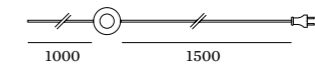

ME

MIRRO

FLOOR

2.0

LED G95 max. 15W | E27
aluminium | steel powder coated
aluminium composite panel
incl. cable plug with floor switch

3.30kg IP20

	CODE
	6311E8GB0
	6311E8NB0

cable plug with floor switch