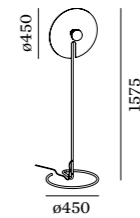

ME

MIRRO

FLOOR

2.0

LED G95 max. 15W | E27
aluminium | steel powder coated
aluminium composite panel
incl. cable plug with floor switch

3.30kg IP20

	CODE
	6311E8GB0
	6311E8NB0

cable plug with floor switch

OPTIONAL

G95 LED E27 6W 500lm 2700K

	CODE
gold mirror	9003E142
silver mirror	9003E141

3.0

LED G95 max. 15W | E27
aluminium | steel powder coated
aluminium composite panel
incl. cable plug with floor switch

3.70kg IP20

	CODE
	6312E8GB0
	6312E8NB0

cable plug with floor switch

OPTIONAL

G95 LED E27 6W 500lm 2700K

	CODE
gold mirror	9003E142
silver mirror	9003E141