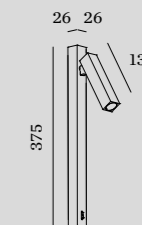

MICK snooze

WALL SURFACE

p. 319

p. 349

DESIGNED BY
S&R CORNELISSEN

1.0

LED 6W | 220-240VAC
50-60Hz | COB 3-step | incl. PS
aluminium powder coated
incl. switch on/off

0.39kg | IP20 | 0.3