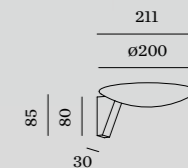

SCAVA

WALL SURFACE

1.0

LED 25W | 220-240VAC | 50-60Hz
 PCB 3-step low flicker | phase-cut
 dim | aluminium powder coated
 opal PC cover

0.42kg IP20 0.3m

CODE
350168W_
350168B_
350168K_

LIGHT COLOUR	LUMEN CRI	CODE
2700K	1100 >90	3
3000K	1200 >90	5