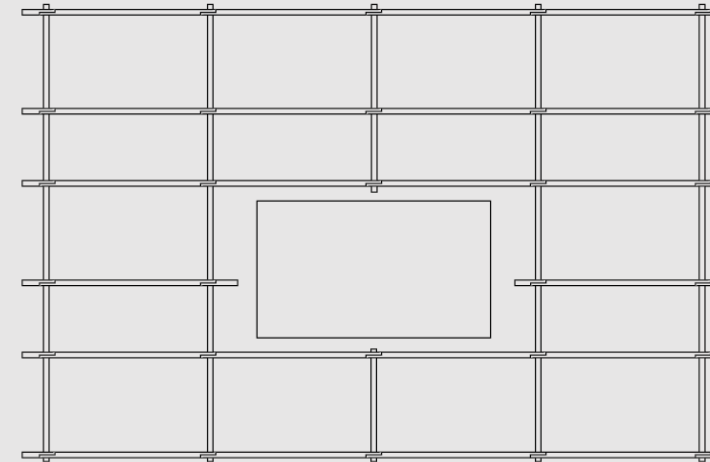

Bond W406D – Wall Mount

258 x 171