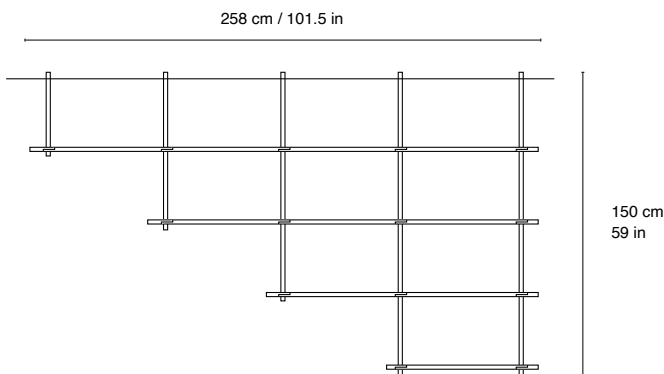

Bond Configuration FC4041 – Ceiling Mount

Bond Configuration W405 – Wall Mount