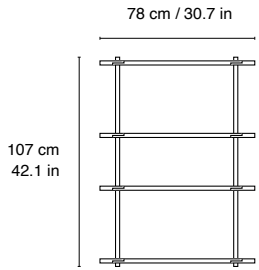

BOND SHELVING SYSTEM

Bond Configuration W103
– Wall Mount