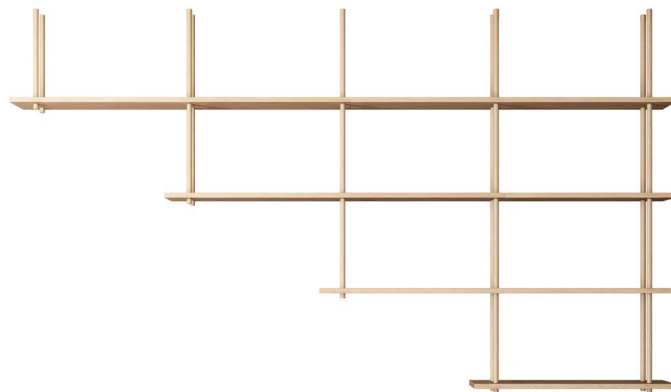

Bond SHELVING SYSTEM

Designed with MAIN

The award-winning *Bond* modular shelf system is flexible in nature – and designed to easily shape shift through house moves, life changes and a number of configurations.

DIMENSIONS

SEE DIMENSIONS CONNECTED TO LINEDRAWINGS

MATERIALS

FRAME	Solid oak, or ash, walnut or lacquered beech with metallic attachment system
LEGS	Solid oak, or ash, walnut or lacquered beech
SHELF	Solid oak, or ash, walnut or lacquered beech

SURFACES / COLORS

ASH

OAK

WALNUT

GRAPHIC

GREY

WHITE

MAIN BLUE