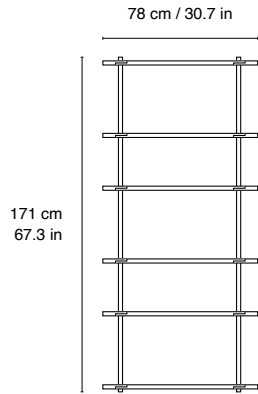

Bond Configuration W106
– Wall Mount