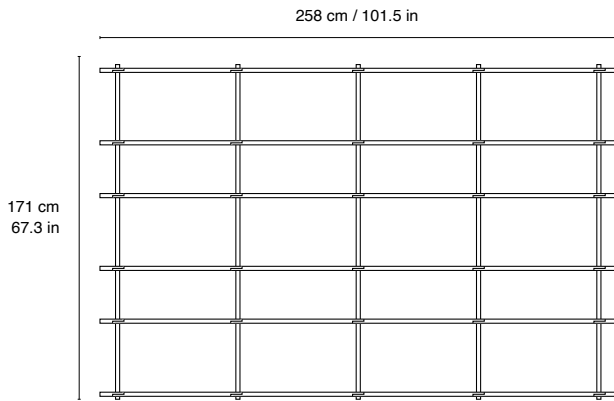

Bond Configuration W406 – Wall Mount