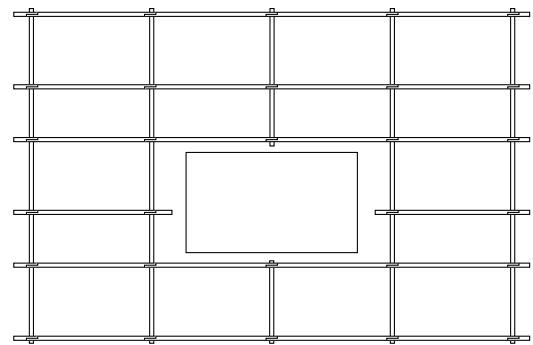

Bond Configuration W406D – Wall Mount