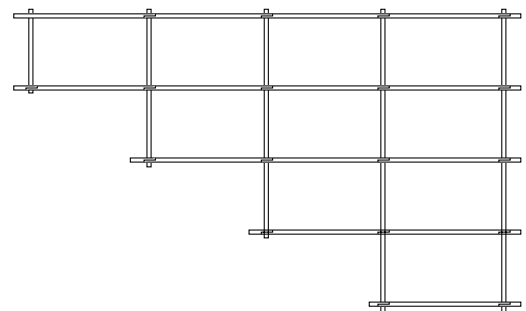

Bond Configuration W406 – Wall Mount

Bond Configuration W406D – Wall Mount

Bond Configuration FC4041 – Ceiling Mount

Bond Configuration W405 – Wall Mount

2 cm
0.7 in |

10 cm
3.9 in |

25 cm
9.8 in |

35 cm
13.7 in |

9 cm
3.5 in |

60 cm
23.6 in
20 cm
7.8 in |

BOND SHELVING SYSTEM

WARRANTY, CARE AND MAINTENANCE

More information on our website

SURFACE TREATMENT OVERVIEW

More information in our asset library

Bond