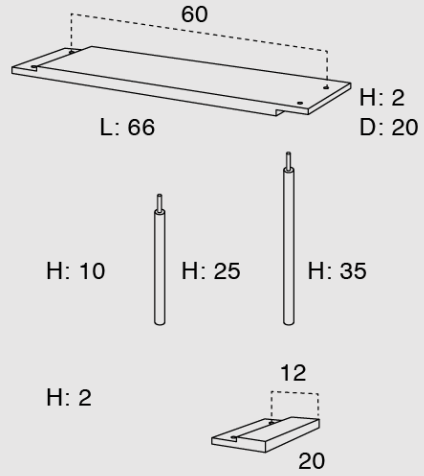

Bond W406 – Wall Mount

Bond

CONFIGURATION EXAMPLES