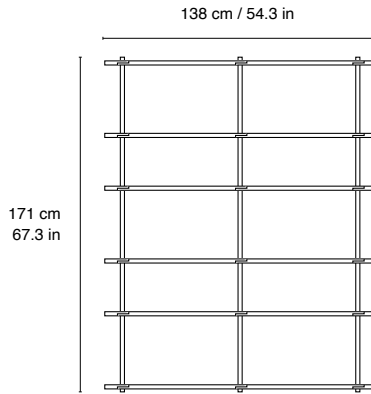

Bond Configuration W206
– Wall Mount