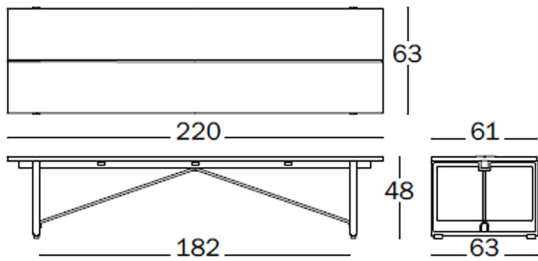

Brut
design konstantin grcic
2017

SMALL
Bench.
Frame in cast iron painted in polyester powder.
Seat in oak natural.

SD2800

Frame:
green 5126
grey anthracite 5142
red 5143

Bench.
Frame in cast iron, cataphoretically treated and painted in polyester powder.
Seat in iroko natural.

SD2801

Frame:
grey anthracite 5142

LARGE
Bench.
Frame in cast iron painted in polyester powder.
Seat in oak natural.

SD2820

Frame:
green 5126
grey anthracite 5142
red 5143

Frame: Anthracite Grey 5142

Frame: Green 5126