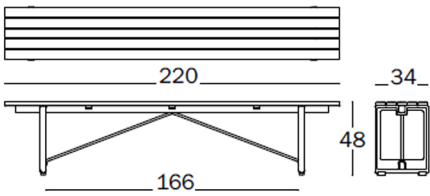

Brut
design konstantin grcic
2017

SMALL
Bench.
Frame in cast iron painted in polyester powder.
Seat in oak natural.

SD2800

Frame:
green 5126
grey anthracite 5142
red 5143

Bench.
Frame in cast iron, cataphoretically treated and painted in polyester powder.
Seat in iroko natural.

SD2801

Frame:
grey anthracite 5142

LARGE
Bench.
Frame in cast iron painted in polyester powder.
Seat in oak natural.

SD2820

Frame:
green 5126
grey anthracite 5142
red 5143

Frame: Anthracite Grey 5142

Frame: Green 5126