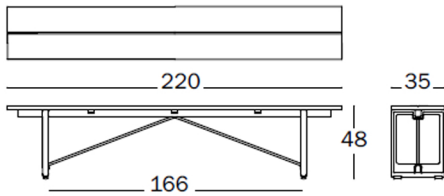

Brut
design konstantin grcic
2017

SMALL
Bench.
Frame in cast iron painted in polyester powder.
Seat in oak natural.

SD2800

Frame:
green 5126
grey anthracite 5142
red 5143

Bench.
Frame in cast iron, cataphoretically treated and painted in polyester powder.
Seat in iroko natural.

SD2801

Frame:
grey anthracite 5142

LARGE
Bench.
Frame in cast iron painted in polyester powder.
Seat in oak natural.

SD2820

Frame:
green 5126
grey anthracite 5142
red 5143

Frame: Anthracite Grey 5142

Frame: Green 5126