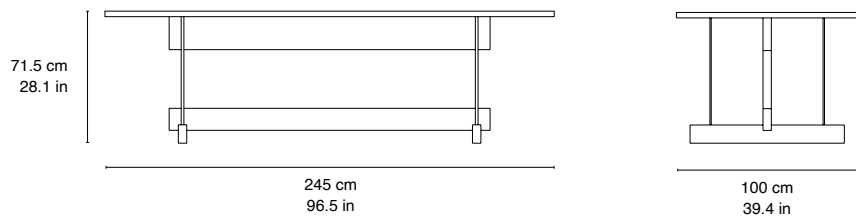

Grande TABLE

Designed with Note

The *Grande Table* is strong and timeless. Sturdy in oak, it blends Japanese shaker design with Scandinavian detailing. Available in two sizes.

DIMENSIONS

TOTAL HEIGHT	71.5 cm / 28.15 in
TOTAL WIDTH	245.0 cm / 96.5 in 270.0 / 106.3
TOTAL DEPTH	100.0 cm / 39.4 in

MATERIALS

LEGS	Solid oak
TABLE TOP	Solid oak

OTHER SPECIFICATIONS

WEIGHT KG	245 cm: 89 kg / 196.2 lbs 270 cm: 97 kg / 213.8 lbs
TOTAL WEIGHT WITH PACKAGING	245 cm: 94 kg / 207.2 lbs 270 cm: 102 kg / 224.9 lbs
PACKAGE MEASUREMENT WxDxH CM/INCH	245 cm: 110x255x30 cm / 43.3x100.4x11.8 in 270 cm: 110x280x30 cm / 43.3x110.2x11.8 in
COUNTRY OF ORIGIN	Lithuania

GRANDE TABLE

Grande Table 245 cm

Grande Table 270 cm

WARRANTY, CARE AND MAINTENANCE

[More information on our website](#)

SURFACE TREATMENT OVERVIEW

[More information in our asset library](#)