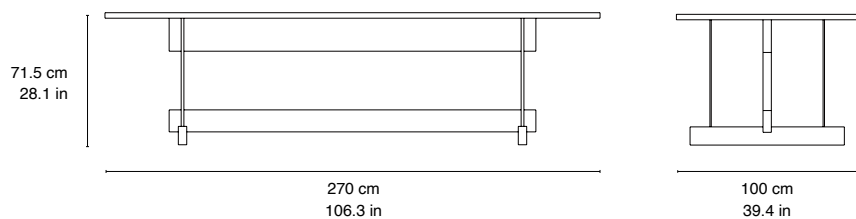

Grande TABLE

Designed with Note

The *Grande Table* is strong and timeless. Sturdy in oak, it blends Japanese shaker design with Scandinavian detailing. Available in two sizes.

DIMENSIONS

TOTAL HEIGHT	71.5 cm / 28.15 in
TOTAL WIDTH	245.0 cm / 96.5 in 270.0 / 106.3
TOTAL DEPTH	100.0 cm / 39.4 in

MATERIALS

LEGS	Solid oak
TABLE TOP	Solid oak

OTHER SPECIFICATIONS

WEIGHT KG	245 cm: 89 kg / 196.2 lbs 270 cm: 97 kg / 213.8 lbs
TOTAL WEIGHT WITH PACKAGING	245 cm: 94 kg / 207.2 lbs 270 cm: 102 kg / 224.9 lbs
PACKAGE MEASUREMENT WxDxH CM/INCH	245 cm: 110x255x30 cm / 43.3x100.4x11.8 in 270 cm: 110x280x30 cm / 43.3x110.2x11.8 in
COUNTRY OF ORIGIN	Lithuania

GRANDE TABLE

Grande Table 245 cm

Grande Table 270 cm

WARRANTY, CARE AND MAINTENANCE

[More information on our website](#)

SURFACE TREATMENT OVERVIEW

[More information in our asset library](#)