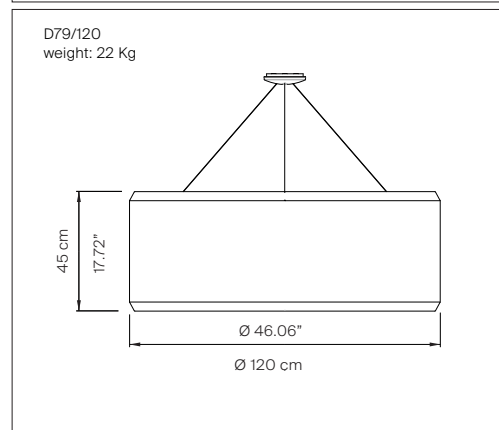

SILENZIO

design Monica Armani

**LUCE
PLAN**

Type: Suspension

Light source: 3 x LED 18W E27
3 x 23/27W FB E27
3 x max 105W HSGSA E27
LED 35W⁽¹⁾ 2700 or 3000K
LED 44W⁽¹⁾ 2700 or 3000K
3555 lm at 3000K (delivered) without diffuser
3285 lm at 3000K (delivered) with diffuser

EEL: A
EEL: A
EEL: D
EEL: A
EEL: A

Product use : Indoor

Materials : **kvadrat** textile, Remix 2 (90% wool, 10% nylon)

Colors: see the textile references

Description : The quality of light combined with acoustic comfort and the beauty of Kvadrat fabrics. Silenzio is a lighting system that combines decor solutions with high sound absorption for public and private spaces.

Insulation class:

Reference code : D79/90c
1D7909C000A2 light grey
1D7909C000A3 dark grey
1D7909C000B2 rust
1D7909C000B1 sand

D79/120c
1D7912C000A2 light grey
1D7912C000A3 dark grey
1D7912C000B2 rust
1D7912C000B1 sand

D79/150c
1D7915C000A2 light grey
1D7915C000A3 dark grey
1D7915C000B2 rust
1D7915C000B1 sand

Optics D79R/03 9D7903608200
D79R/05 9D7905101200
D79R/08 9D7908101500
D79R/10 9D7910101700
D79R/11 9D7910101800

Accessories D79R/07 9D7907726000 diffuser
9D7907726100
9D7907726200
D79R/09 9D7909612000 suspension kit

⁽¹⁾ The LED lamps cannot be changed in the luminaire
Power consumption by device