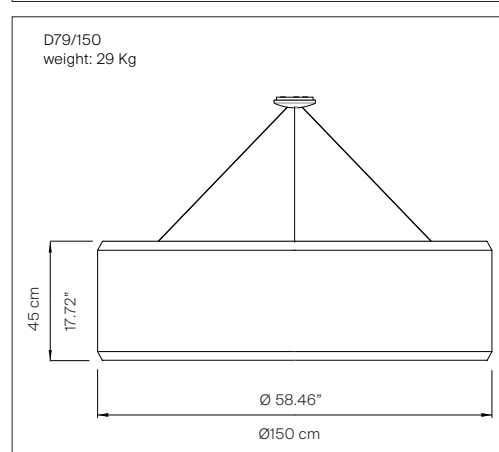

SILENZIO

design Monica Armani

**LUCE
PLAN**

Type: Suspension

Light source: 3 x LED 18W E27
3 x 23/27W FB E27
3 x max 105W HSGSA E27
LED 35W⁽¹⁾ 2700 or 3000K
LED 44W⁽¹⁾ 2700 or 3000K
3555 lm at 3000K (delivered) without diffuser
3285 lm at 3000K (delivered) with diffuser

EEL: A
EEL: A
EEL: D
EEL: A
EEL: A

Product use : Indoor

Materials : **kvadrat** textile, Remix 2 (90% wool, 10% nylon)

Colors: see the textile references

Description : The quality of light combined with acoustic comfort and the beauty of Kvadrat fabrics. Silenzio is a lighting system that combines decor solutions with high sound absorption for public and private spaces.

Insulation class:

Reference code : D79/90c
1D7909C000A2 light grey
1D7909C000A3 dark grey
1D7909C000B2 rust
1D7909C000B1 sand

D79/120c
1D7912C000A2 light grey
1D7912C000A3 dark grey
1D7912C000B2 rust
1D7912C000B1 sand

D79/150c
1D7915C000A2 light grey
1D7915C000A3 dark grey
1D7915C000B2 rust
1D7915C000B1 sand

Optics D79R/03 9D7903608200
D79R/05 9D7905101200
D79R/08 9D7908101500
D79R/10 9D7910101700
D79R/11 9D7910101800

Accessories D79R/07 9D7907726000 diffuser
9D7907726100
9D7907726200
D79R/09 9D7909612000 suspension kit

⁽¹⁾ The LED lamps cannot be changed in the luminaire
Power consumption by device