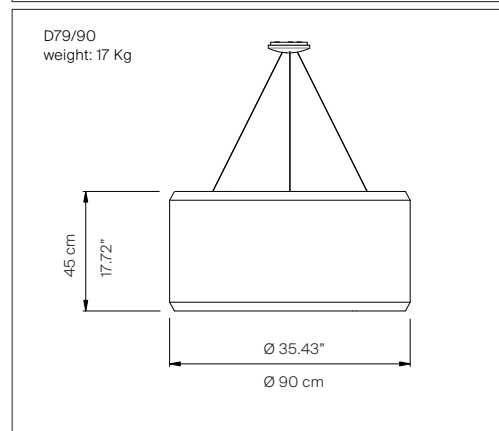

SILENZIO

design Monica Armani

**LUCE
PLAN**

Type: Suspension

Light source: 3 x LED 18W E27
3 x 23/27W FB E27
3 x max 105W HSGSA E27
LED 35W⁽¹⁾ 2700 or 3000K
LED 44W⁽¹⁾ 2700 or 3000K
3555 lm at 3000K (delivered) without diffuser
3285 lm at 3000K (delivered) with diffuser

EEL: A
EEL: A
EEL: D
EEL: A
EEL: A

Product use : Indoor

Materials : **kvadrat** textile, Remix 2 (90% wool, 10% nylon)

Colors: see the textile references

Description : The quality of light combined with acoustic comfort and the beauty of Kvadrat fabrics. Silenzio is a lighting system that combines decor solutions with high sound absorption for public and private spaces.

Insulation class:

Reference code : D79/90c
1D7909C000A2 light grey
1D7909C000A3 dark grey
1D7909C000B2 rust
1D7909C000B1 sand

D79/120c
1D7912C000A2 light grey
1D7912C000A3 dark grey
1D7912C000B2 rust
1D7912C000B1 sand

D79/150c
1D7915C000A2 light grey
1D7915C000A3 dark grey
1D7915C000B2 rust
1D7915C000B1 sand

Optics D79R/03 9D7903608200
D79R/05 9D7905101200
D79R/08 9D7908101500
D79R/10 9D7910101700
D79R/11 9D7910101800

Accessories D79R/07 9D7907726000 diffuser
9D7907726100
9D7907726200
D79R/09 9D7909612000 suspension kit

⁽¹⁾ The LED lamps cannot be changed in the luminaire
Power consumption by device