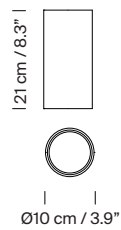

Model: Lampshades

White porcelain