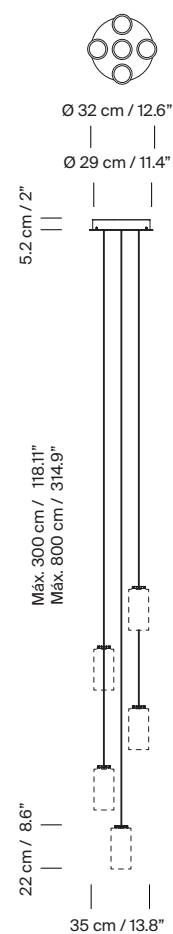

Random composition