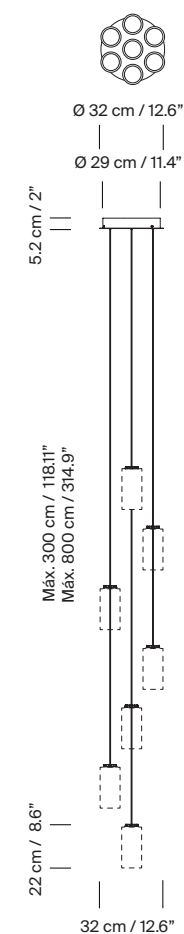

Random composition