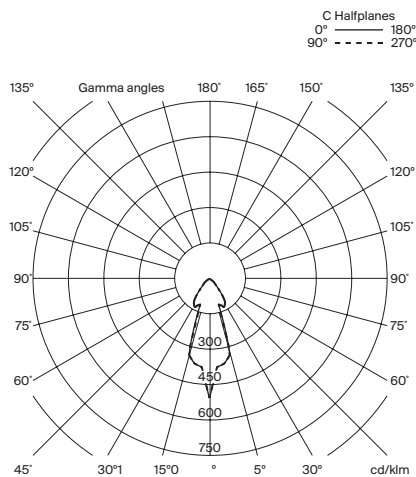

3 m: 12 Kg / 26.5 lb

8 m: 14 Kg / 30.9 lb

(D) 12 Rectangular*:

3 m: 18 Kg / 39.7 lb

8 m: 20 Kg / 44 lb

Lampshades:

Porcelain: 0,5 kg / 1.1 lb

Glass: 0,6 kg / 1.3 lb

(A)
Rated input wattage: 46,1 W
Luminous flux:
Porcelain 1.110 lm
Glass 3.275 lm
Brass 1.185 lm

(B)
Rated input wattage: 64,6 W
Luminous flux:
Porcelain 1.554 lm
Glass 4.585 lm
Brass 1.659 lm

(C)
Rated input wattage: 83 W
Luminous flux:
Porcelain 1.998 lm
Glass 5.895 lm
Brass 2.133 lm

(D)
Rated input wattage: 110 W
Luminous flux:
Porcelain 2.664 lm
Glass 7.860 lm
Brass 2.844 lm

Built-in LED.
Suitable for dimming 1-10V. (Not included external dimmer switch 1-10V).
Energy efficiency class (E.E.C): A++...A.
Suitable only for indoor use.

Input voltage: 120 ~ 277 Vac.
(50 Hz / 60 Hz). According to destination.

White porcelain lampshade

White opal glass lampshade

Brass lampshade

Cirio Cascada

Antoni Arola. 2017
Pendant lamps

Regulations:

CE
UNE-EN 60598
UNE-EN 55015
UNE-EN 62031
UNE-EN 61000-3-2
UNE-EN 60529
UNE-EN 61347-2-13