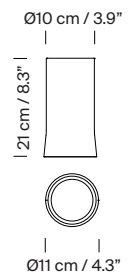

Model C: Cirio Cascada 9

Spiral composition

Random composition

Model D: Cirio Cascada 12

Model: Lampshades

White porcelain

White opal glass

Brass

Collection:

Pendant lamps