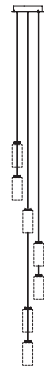

Cirio Cascada

Antoni Arola. 2017
Pendant lamps

Porcelana

Vidrio

Latón

5 Circular

A

7 Circular

B

9 Circular

C

12 Rectangular

D

Cirio Cascada features a compact, ornamental design. This shimmering cascade of light lends a warm atmosphere to large spaces; ideal for staircases and high ceilings of different heights.

General description:

Capsule with LED module, translucent white diffuser and heat sink with black matte finish.

3 lampshade options: white porcelain, white opal glass and polished brass.

Black metal canopies family (3 circular options and 1 rectangular) with integrated equipment: