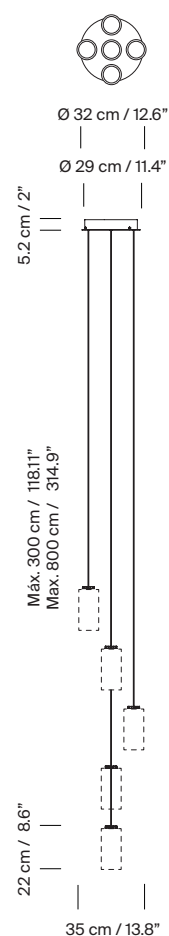

Cirio Cascada

Antoni Arola. 2017
Pendant lamps

Regulations:

CE
UNE-EN 60598
UNE-EN 55015
UNE-EN 62031
UNE-EN 61000-3-2
UNE-EN 60529
UNE-EN 61347-2-13

UL

Dry and damp location
UL-1598
UL-8750
E-336377

Maintenance:

Clean with a smooth cloth. Do not use ammonia, solvents or abrasive cleaning products.

Others:

The lamp is delivered in different packages.
The assembly instructions are delivered with the product.

Model A: Cirio Cascada 5

Spiral composition