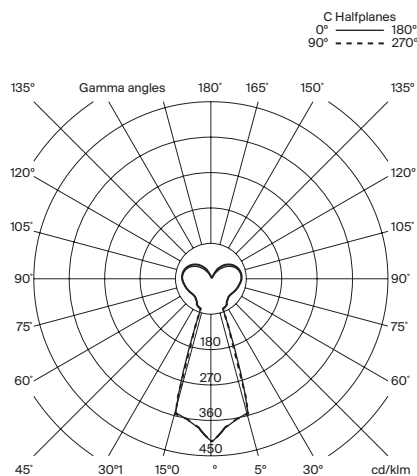

White opal glass lampshade