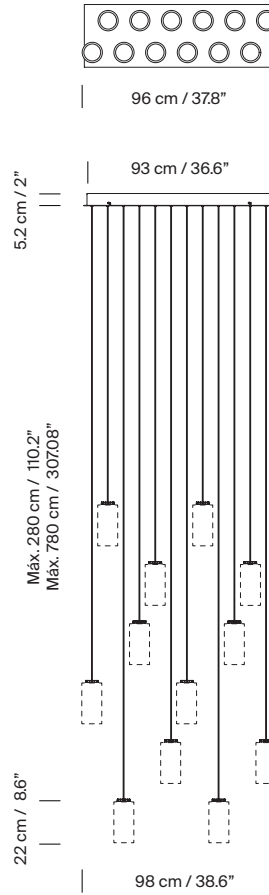

Model D: Cirio Cascada 12

Model: Lampshades

White porcelain

White opal glass

Brass

Collection:

Pendant lamps