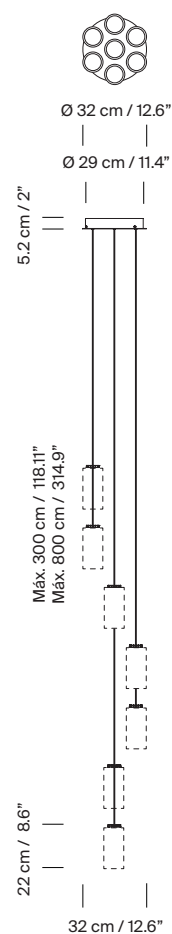

Model B: Cirio Cascada 7

Spiral composition