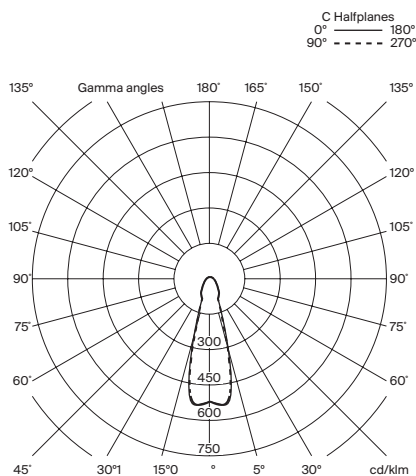

Cirio Cascada

Antoni Arola. 2017
Pendant lamps

Technical information:

Light source included:
LED module

Rated input wattage (LED capsule): 7,7 W
Operating current: 700 mA
Colour Temp.: 2.700 K
CRI: 90
Lifetime: 40.000 h

(A)
Rated input wattage: 46,1 W
Luminous flux:
Porcelain 1.110 lm
Glass 3.275 lm
Brass 1.185 lm

(B)
Rated input wattage: 64,6 W
Luminous flux:
Porcelain 1.554 lm
Glass 4.585 lm
Brass 1.659 lm

(C)
Rated input wattage: 83 W
Luminous flux:
Porcelain 1.998 lm
Glass 5.895 lm
Brass 2.133 lm

(D)
Rated input wattage: 110 W
Luminous flux:
Porcelain 2.664 lm
Glass 7.860 lm
Brass 2.844 lm

Built-in LED.
Suitable for dimming 1-10V. (Not included external dimmer switch 1-10V).
Energy efficiency class (E.E.C): A++...A.
Suitable only for indoor use.

Input voltage: 120 ~ 277 Vac.
(50 Hz / 60 Hz). According to destination.

White porcelain lampshade