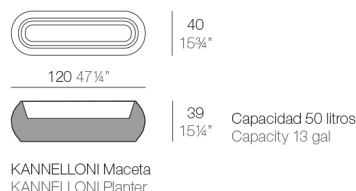

### Description

Pot made of polyethylene resin by rotational moulding. 100% Recyclable. Item suitable for indoor and outdoor use. Available in different finishes.