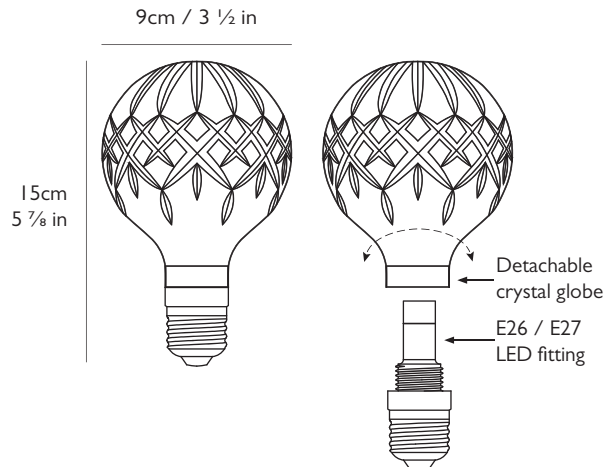

LEE BROOM

CRYSTAL BULB

PRODUCT DETAILS

Name

Crystal Bulb

Product Code

Crystal Bulb Clear
Crystal Bulb Frosted

110-130v

CB0111
CB0112

220-240v

CB0011
CB0012

Materials

Clear or frosted lead crystal

Illumination 110-130v

2w, 2700k, 100 lumen

Bulb: E26, 2w LED, 100 lumen, 10k hrs (1x supplied)

2012

Dimensions

H 15cm x Dia 9cm / H 5 7/8 in x Dia 3 1/2 in

Weight

Product (net) 0.2kg / 0.4 lb / Boxed (gross) 0.5kg / 1.1 lb

0718rev06

For more information please contact:

US & Canada Inquiries: +1 212 804 8477 - 34 Greene Street, New York, NY 10013 - sales@leebroom.com