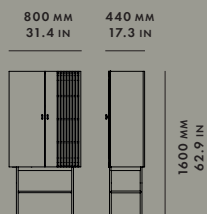

SPECIFICATION

DESIGNER SAYS WHO

CABINET WALNUT / WHITE PIGMENTED /BLACK PAINTED OAK VENEER

FRAME BLACK PAINTED METAL

SHELVES OAK/WALNUT VENEERED SHELVES INSIDE

HANDLE BLACK PAINTED METAL

FEET ADJUSTABLE

HINGES SOFT CLOSE

SIDEBOARDS

LOW SIDEBOARDS

HIGHBOARD

WOUD