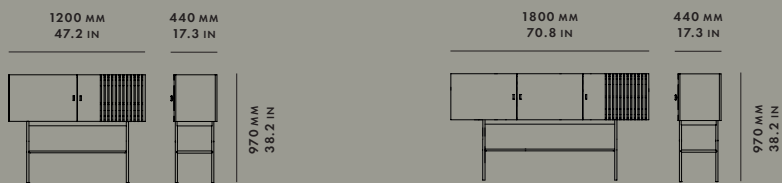

SPECIFICATION

DESIGNER SAYS WHO

CABINET WALNUT / WHITE PIGMENTED /BLACK PAINTED OAK VENEER

FRAME BLACK PAINTED METAL

SHELVES OAK/WALNUT VENEERED SHELVES INSIDE

HANDLE BLACK PAINTED METAL

FEET ADJUSTABLE

HINGES SOFT CLOSE

SIDEBOARDS