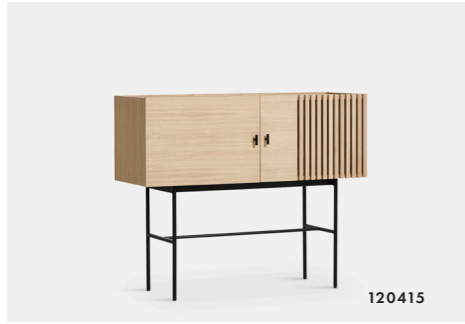

*Kasper & Nikolaj*  
SAYS WHO

ARRAY SIDEBOARD 120  
DESIGNED BY SAYS WHO

ARRAY HAS SPACIOUS STORAGE OPTIONS WITH ITS OAK VENEERED SHELVES. YOU CAN REARRANGE THEM OR REMOVE THEM COMPLETELY TO HAVE ONE OPEN SPACE. THE WOODEN DOORS ALL HAVE SOFT CLOSE HINGES THAT MAKES IT A PLEASANT AND SOUNDLESS EXPERIENCE TO OPEN AND CLOSE THE DOORS

**THE SLEEK  
METAL LEGS  
LIFT THE  
SIDEBOARDS  
FROM THE  
GROUND  
CREATING  
AN ELEGANT  
CONTRAST**

ARRAY SIDEBOARD 120  
DESIGNED BY SAYS WHO

ARRAY LOW SIDEBORD 150 CAN BE WALL-MOUNTED AND STAND ON A LOW METAL FRAME

ARRAY LOW SIDEBOARD  
DESIGNED BY SAYS WHO

WHITE PIGMENTED OAK

BLACK PAINTED OAK

WALNUT

SIDEBOARD  
120 CM

120415

120416

120430

SIDEBOARD  
180 CM

120417

120418

120431

HIGHBOARD  
80 CM

120419

120420

120432