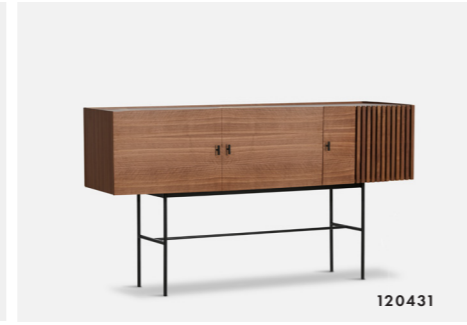

*Kasper & Nikolaj*  
SAYS WHO

ARRAY SIDEBOARD 120  
DESIGNED BY SAYS WHO

ARRAY HAS SPACIOUS STORAGE OPTIONS WITH ITS OAK VENEERED SHELVES. YOU CAN REARRANGE THEM OR REMOVE THEM COMPLETELY TO HAVE ONE OPEN SPACE. THE WOODEN DOORS ALL HAVE SOFT CLOSE HINGES THAT MAKES IT A PLEASANT AND SOUNDLESS EXPERIENCE TO OPEN AND CLOSE THE DOORS

**THE SLEEK  
METAL LEGS  
LIFT THE  
SIDEBOARDS  
FROM THE  
GROUND  
CREATING  
AN ELEGANT  
CONTRAST**

ARRAY SIDEBOARD 120  
DESIGNED BY SAYS WHO

ARRAY LOW SIDEBORD 150 CAN BE WALL-MOUNTED AND STAND ON A LOW METAL FRAME

ARRAY LOW SIDEBOARD  
DESIGNED BY SAYS WHO

WHITE PIGMENTED OAK

BLACK PAINTED OAK

WALNUT

SIDEBOARD  
120 CM

120415

120416

120430

SIDEBOARD  
180 CM

120417

120418

120431

HIGHBOARD  
80 CM

120419

120420

120432