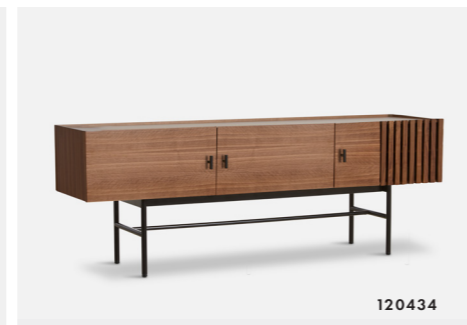

ARRAY LOW SIDEBOARD  
DESIGNED BY SAYS WHO

WHITE PIGMENTED OAK

BLACK PAINTED OAK

WALNUT

SIDEBOARD  
120 CM

120415

120416

120430

SIDEBOARD  
180 CM

120417

120418

120431

HIGHBOARD  
80 CM

120419

120420

120432

LOW SIDEBOARD  
WALL-MOUNTED 150 CM

120421

120422

120433

LOW SIDEBOARD  
150 CM

120423

120424

120434

## SPECIFICATION

**DESIGNER** SAYS WHO

**CABINET** WALNUT / WHITE PIGMENTED /BLACK PAINTED OAK VENEER

**FRAME** BLACK PAINTED METAL

**SHELVES** OAK/WALNUT VENEERED SHELVES INSIDE

**HANDLE** BLACK PAINTED METAL