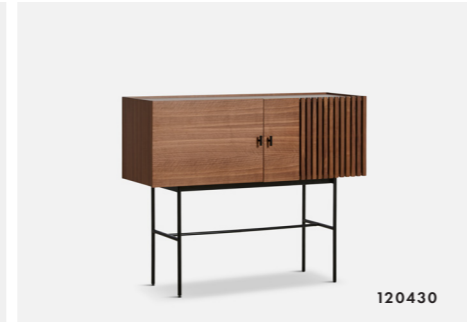

*Kasper & Nikolaj*  
SAYS WHO

ARRAY SIDEBOARD 120  
DESIGNED BY SAYS WHO

ARRAY HAS SPACIOUS STORAGE OPTIONS WITH ITS OAK VENEERED SHELVES. YOU CAN REARRANGE THEM OR REMOVE THEM COMPLETELY TO HAVE ONE OPEN SPACE. THE WOODEN DOORS ALL HAVE SOFT CLOSE HINGES THAT MAKES IT A PLEASANT AND SOUNDLESS EXPERIENCE TO OPEN AND CLOSE THE DOORS

**THE SLEEK  
METAL LEGS  
LIFT THE  
SIDEBOARDS  
FROM THE  
GROUND  
CREATING  
AN ELEGANT  
CONTRAST**

ARRAY SIDEBOARD 120  
DESIGNED BY SAYS WHO

ARRAY LOW SIDEBORD 150 CAN BE WALL-MOUNTED AND STAND ON A LOW METAL FRAME

ARRAY LOW SIDEBOARD  
DESIGNED BY SAYS WHO

WHITE PIGMENTED OAK

BLACK PAINTED OAK

WALNUT

SIDEBOARD  
120 CM

120415

120416

120430

SIDEBOARD  
180 CM

120417

120418

120431

HIGHBOARD  
80 CM

120419

120420

120432