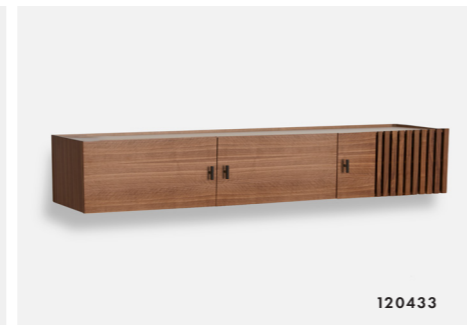

**THE SLEEK  
METAL LEGS  
LIFT THE  
SIDEBOARDS  
FROM THE  
GROUND  
CREATING  
AN ELEGANT  
CONTRAST**

ARRAY SIDEBOARD 120  
DESIGNED BY SAYS WHO

ARRAY LOW SIDEBORD 150 CAN BE WALL-MOUNTED AND STAND ON A LOW METAL FRAME

ARRAY LOW SIDEBOARD  
DESIGNED BY SAYS WHO

WHITE PIGMENTED OAK

BLACK PAINTED OAK

WALNUT

SIDEBOARD  
120 CM

120415

120416

120430

SIDEBOARD  
180 CM

120417

120418

120431

HIGHBOARD  
80 CM

120419

120420

120432

LOW SIDEBOARD  
WALL-MOUNTED 150 CM

120421

120422

120433

LOW SIDEBOARD  
150 CM

120423

120424

120434