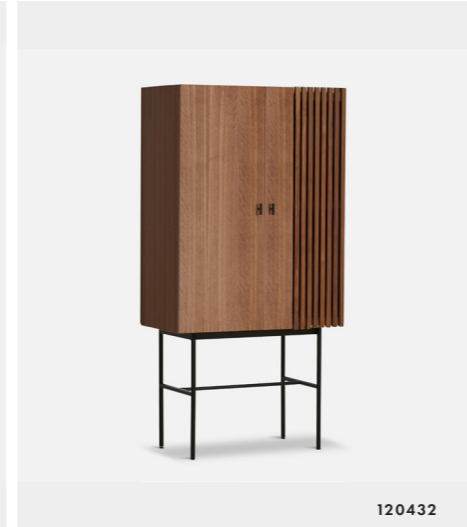

**THE SLEEK  
METAL LEGS  
LIFT THE  
SIDEBOARDS  
FROM THE  
GROUND  
CREATING  
AN ELEGANT  
CONTRAST**

ARRAY SIDEBOARD 120  
DESIGNED BY SAYS WHO

ARRAY LOW SIDEBORD 150 CAN BE WALL-MOUNTED AND STAND ON A LOW METAL FRAME

ARRAY LOW SIDEBOARD  
DESIGNED BY SAYS WHO

WHITE PIGMENTED OAK

BLACK PAINTED OAK

WALNUT

SIDEBOARD  
120 CM

120415

120416

120430

SIDEBOARD  
180 CM

120417

120418

120431

HIGHBOARD  
80 CM

120419

120420

120432

LOW SIDEBOARD  
WALL-MOUNTED 150 CM

120421

120422

120433

LOW SIDEBOARD  
150 CM

120423

120424

120434