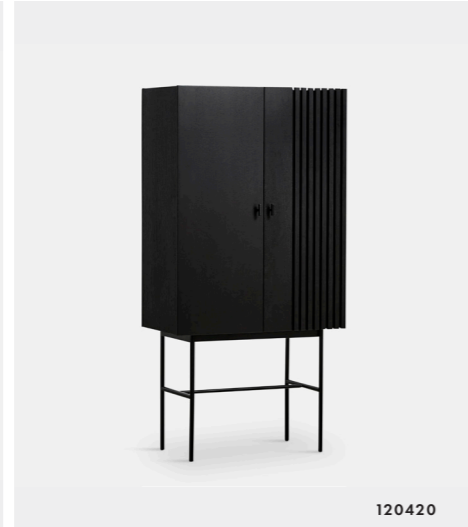

**THE SLEEK  
METAL LEGS  
LIFT THE  
SIDEBOARDS  
FROM THE  
GROUND  
CREATING  
AN ELEGANT  
CONTRAST**

ARRAY SIDEBOARD 120  
DESIGNED BY SAYS WHO

ARRAY LOW SIDEBORD 150 CAN BE WALL-MOUNTED AND STAND ON A LOW METAL FRAME

ARRAY LOW SIDEBOARD  
DESIGNED BY SAYS WHO

WHITE PIGMENTED OAK

BLACK PAINTED OAK

WALNUT

SIDEBOARD  
120 CM

120415

120416

120430

SIDEBOARD  
180 CM

120417

120418

120431

HIGHBOARD  
80 CM

120419

120420

120432

LOW SIDEBOARD  
WALL-MOUNTED 150 CM

120421

120422

120433

LOW SIDEBOARD  
150 CM

120423

120424

120434