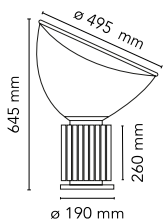

Taccia

by Achille & Pier Giacomo Castiglioni , 1962

Table lamp providing indirect and reflected light. Reflector in painted aluminium, gloss white on the outside and matt white on the inside.. Directionable diffuser in transparent mouth-blown glass. Body in matt black. silver anodized or bronze anodized aluminium. Base in nickel-plated metal. Electric cable of useful length 220 cm, with dimmer switch for ON/OFF and adjustment of the light flow between 10-100%. Plug-in power supply with interchangeable plugs.

Cord Length	2200 mm
Materials	Aluminum, Glass

Colors	<ul style="list-style-type: none"> F6602004 - Anodized silver F6602030 - Black F6602046 - Anodized bronze
--------	--

Certificate	   
-------------	--

Taccia (PMMA)

by Achille & Pier Giacomo Castiglioni , 1962

Table lamp providing indirect and reflected light. Reflector in painted aluminium, gloss white on the outside and matt white on the inside. Directionable diffuser in transparent PMMA. Body in matt black or naturally anodized extruded aluminium. Base in nickel-plated metal. Electric cable of useful length 220 cm, with dimmer switch for ON/OFF and adjustment of the light flow between 10-100%. Plug-in power supply with interchangeable plugs.