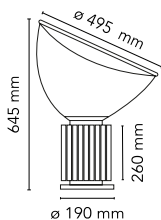

Taccia

by Achille & Pier Giacomo Castiglioni , 1962

Table lamp providing indirect and reflected light. Reflector in painted aluminium, gloss white on the outside and matt white on the inside.. Directionable diffuser in transparent mouth-blown glass. Body in matt black. silver anodized or bronze anodized aluminium. Base in nickel-plated metal. Electric cable of useful length 220 cm, with dimmer switch for ON/OFF and adjustment of the light flow between 10-100%. Plug-in power supply with interchangeable plugs.

Cord Length	2200 mm
Materials	Aluminum, Glass

Colors	<ul style="list-style-type: none"> F6602004 - Anodized silver F6602030 - Black F6602046 - Anodized bronze
--------	--

Certificate	   
-------------	--

Taccia (PMMA)

by Achille & Pier Giacomo Castiglioni , 1962

Table lamp providing indirect and reflected light. Reflector in painted aluminium, gloss white on the outside and matt white on the inside. Directionable diffuser in transparent PMMA. Body in matt black or naturally anodized extruded aluminium. Base in nickel-plated metal. Electric cable of useful length 220 cm, with dimmer switch for ON/OFF and adjustment of the light flow between 10-100%. Plug-in power supply with interchangeable plugs.

Cord Length	2200 mm
Materials	Aluminum, PMMA

Colors	<ul style="list-style-type: none"> F6607004 - Anodized silver F6607030 - Black F6607046 - Anodized bronze
--------	--

Certificate	   
-------------	--