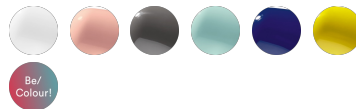

COLORS

LIGHT SOURCE

LED retrofit, Fluo 1x 12W Dimmable E14

CERTIFICATIONS

CE □ IP 20

ENERGY EFFICIENCY

A+, A

ACCESSORIES

Binic