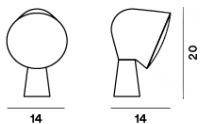

Binic, tavolo

technical details

FOSCARINI

Binic is the name of a small lighthouse on the coast of Brittany, the region the designer Ionna Vautrin comes from, which is the inspiring theme of this small table lamp filled with character. Its colorful and unusual shape whets the imagination and is immediately appealing. The round glossy finish upper volume is supported by a conical satin finish base, casting an intense and uniform spotlight downwards. With its palette of 6 trendy colours, Binic is in tune with the personality of whoever chooses his or her favourite version and it blends in seamlessly with a range of domestic environments and styles: a study, a child's or an adult's bedroom or a personal corner in a living room. A packaging designed by Ionna Vautrin herself, unique and fun like the lamp itself, suggests Binic as a "take away" object, to be given away as a present, or for personal use.

Binic

SCHEMATIC & LIGHT EMISSION

MATERIAL

Batch-dyed ABS and polycarbonate