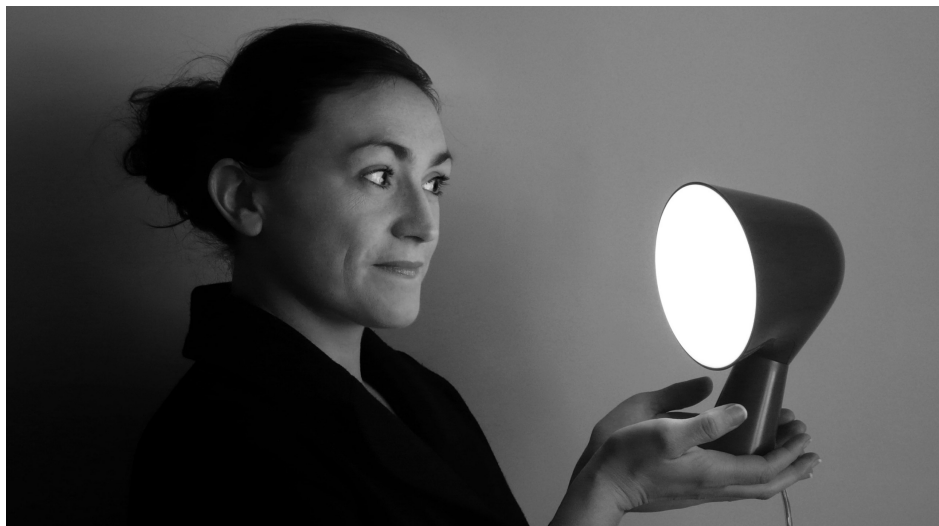

## DESCRIPTION

Table lamp with direct light. Matt batch-dyed ABS base with metal ballast inside, upper part in glossy finish batch-dyed ABS with a white parabola and diffuser inside it, both in polycarbonate. ON/OFF switch on the transparent cable.

# Binic, tavolo

technical details

FOSCARINI

Binic is the name of a small lighthouse on the coast of Brittany, the region the designer Ionna Vautrin comes from, which is the inspiring theme of this small table lamp filled with character. Its colorful and unusual shape whets the imagination and is immediately appealing. The round glossy finish upper volume is supported by a conical satin finish base, casting an intense and uniform spotlight downwards. With its palette of 6 trendy colours, Binic is in tune with the personality of whoever chooses his or her favourite version and it blends in seamlessly with a range of domestic environments and styles: a study, a child's or an adult's bedroom or a personal corner in a living room. A packaging designed by Ionna Vautrin herself, unique and fun like the lamp itself, suggests Binic as a "take away" object, to be given away as a present, or for personal use.

Examples of this philosophy include the Binic table lamp, a small, friendly household spotlight, and the Chouchin family of lamps, with simple, familiar and complementary shapes and colours.

**Binic, tavolo**  
family