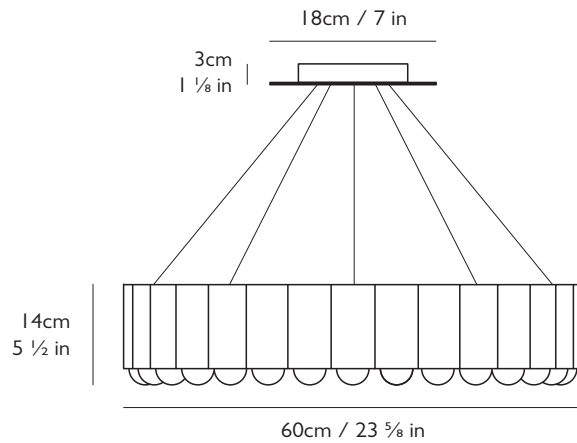

LEE BROOM

CAROUSEL

PRODUCT DETAILS

Name

Carousel

Finish & Product Code	110-130v	220-240v
Polished Gunmetal ●	CA0110	CA0010
Polished Gold ●	CA0111	CA0011
Polished Chrome ●	CA0112	CA0012
Matte Black ●	CA0113	CA0013

H 14cm x Dia 60cm / H 5 1/2 in x Dia 23 5/8 in

Suspension

Min drop height: 55cm / 21 5/8 in

Max drop height: 280cm / 110 1/4 in

Adjustable steel cables

Cord

Length: 310cm / 122 in

Transparent casing

Ceiling Plate / Canopy

H 3cm x Dia 18cm / H 1 1/8 in x Dia 7 in

Round steel in matching finish

Weight

Product (net) 14kg / 30 lb / Boxed (gross) 18kg / 39.6 lb

0718rev06

For more information please contact: