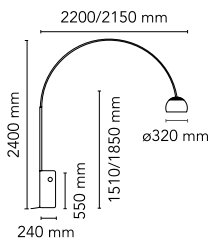

Arco

by Achille & Pier Giacomo Castiglioni , 1962

Floor lamp providing direct light. White Carrara marble base. Satin-finish stainless steel telescopic stem. Pressed, polished and zapon-varnished aluminum swiveling and height-adjustable reflector.

Mounting	Floor
Environment	Indoor
Finish	Marble
Weight	63.8 Kg
Light sources available	1 x 8W E27 560lm 2700K [e] cod. RF25569 DIMMER
Emergency	Without
Switching	on/off switch
Voltage	220-250V
Power	MAX 100W
Battery	No
Supply included	Yes

Cord Length	2700 mm
Materials	Aluminum, Marble, Stainless steel

Colors  F0300000 - Marble

Certificate     

Arco Led

by Achille & Pier Giacomo Castiglioni , 1962

Floor lamp providing direct light. White Carrara marble base. Satin-finish stainless steel telescopic stem. Pressed, polished and zapon-varnished aluminum swiveling and height-adjustable reflector.

Cord Length	2700 mm
Materials	Aluminum, Marble, Stainless steel

Colors  F0303000 - Marble

Certificate    