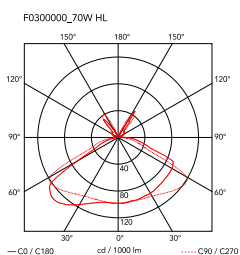

Cord Length	2700 mm
Materials	Aluminum, Marble, Stainless steel

Colors  F0300000 - Marble

Certificate     

Arco Led

by Achille & Pier Giacomo Castiglioni , 1962

Floor lamp providing direct light. White Carrara marble base. Satin-finish stainless steel telescopic stem. Pressed, polished and zapon-varnished aluminum swiveling and height-adjustable reflector.