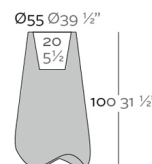

View online: <https://www.vondom.com/products/51014A>

Features

Description

Pot made of polyethylene resin by rotational moulding. 100% Recyclable. Item suitable for indoor and outdoor use. Available in different finishes.

Weight

8.5 Kg

VLEK Planter
VLEK Maceta

Finishes

SELF-WATERING

Ref. 51014R

Self-watering system included in all planters except those with basic finish

BASIC