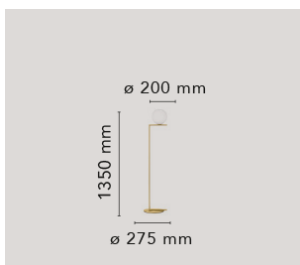

IC Lights Floor 1

by Michael Anastassiades , 2014

Floor lamp providing diffused light. Frame in brass, brushed and transparent varnished or chrome steel. Blown glass opal diffuser. Dimmer on the power chord.

Mounting	Floor
Environment	Indoor
Finish	Brushed brass, Chrome
Weight	5.0 Kg
Light source	01 x HSGS E14 60W
Emergency	Without
Switching	Dimmer on the power chord
Battery	No
Supply included	No

Materials Blown glass, Brass, Steel