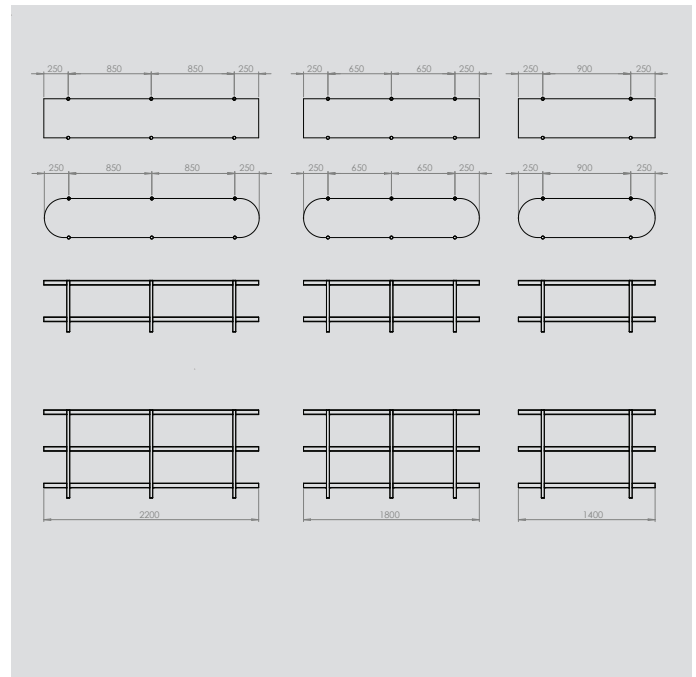

### Tabletop

Material main body:

50 mm. Upper and lower side: MDF (4 mm).  
Honeycomb core. Light-weight.

Top layer:

Oak veneer with standard oil finish.  
or  
Veneer, transparent laquered  
or  
Lacquered in structured lacquer matching powder  
coating structured colours

Finishing edge: straight plywood, finishing such as on top layer.

### Base

Four or six legs Ø30 mm. Leg caps equipped with black adjustment feet.  
Felt optional.

Sanded stainless steel (sanded horizontally).  
or  
Powder coat structure.

Leg heights: 53 or 90cm.