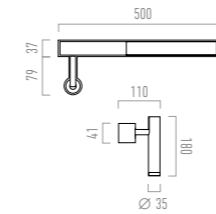

LUMINOUS FLUX INCLUDE LIGHT LOOSES BECAUSE OF THE LENS (8%)