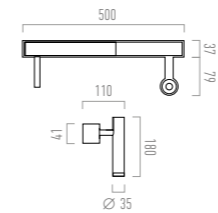

LUMINOUS FLUX INCLUDE LIGHT LOOSES BECAUSE OF THE LENS (8%)