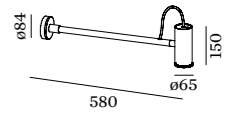

### 1.0

PAR16 max. 35W | GU10  
100-240VAC | 50-60Hz  
wet painted steel and aluminium  
shade in felt grey max. 15W

0.90kg IP20 45°/45°

mounting only

	CODE
	338120R_
	338120G_
	338120B_