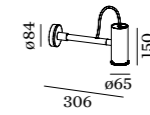

### 1.0

PAR16 max. 35W | GU10  
100-240VAC | 50-60Hz  
wet painted steel and aluminium  
shade in felt grey max. 15W

0.90kg IP20 45°/45°

mounting only

	CODE
	338120R_
	338120G_
	338120B_