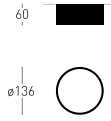

Series Luno

SURFACE MOUNTED

The simplicity of the Luno suits every interior - traditional, modern, raw. These are plafonds with an integrated LED source of high quality, and colour-rendering index CRI $\geq$ 95. The lack of visible mounting screws highlights the minimalism of the light fittings, increased tightness up to IP44 allows the lamp to be installed in a bathroom. The milk aperture with a sandblasted glass structure gives a soft, pleasant, and even light, while eliminating the glare effect. Two diameter sizes and three heights of luminaire allow you to create interesting arrangements on the ceiling.

Basic, complementary and spot light. Suitable for commercial spaces such as hotels, restaurants and offices, but also as lighting for home (bathroom).

TO DOWNLOAD:

[3D Luno](#)

[Declaration of Conformity Luno](#)

[Luno ON Manuals](#)

[Warranty conditions and limitations](#)