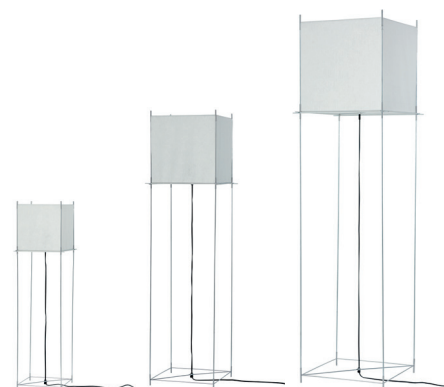

Light source E27 max. 75 W
(light bulb not included)

Product use Indoor

Materials Frame in steel
Cloth in cotton

Reference code XS 20LOTXS09001001
CLASSIC 20LOTEK12002001
XL 20LOTXL09001001

Package	XS	CLASSIC	XL
	4-unit box	4-unit box	2-unit box
	Per unit 235 x 275 x 70 mm	Per unit 320 x 360 x 60 mm	Per unit 420 x 1255 x 55 mm
	Gross weight 1.37 kg Net weight 0.63 kg	Gross weight 1.85 kg Net weight 0.86 kg	Gross weight 3.81 kg Net weight 1.14 kg