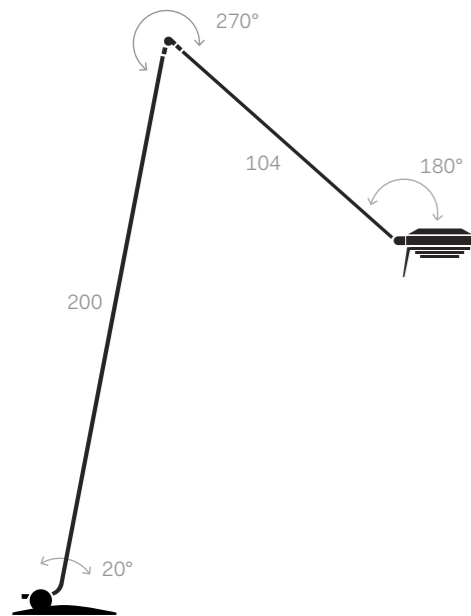

ELLE

Elle
by Tommaso Cimini

A minimal yet notable floor lamp series, Elle can be used both for direct and for diffused lighting. Jointed arm, adjustable reflector and special grid for glare control are Elle's defining features. Elle is designed with an R7s lamp-holder for max 300W halogen bulbs and a dimmer on the cable for energy saving.

Elle
Elle 1

Elle

Elle

Above: safety glass
and antiglare grid
Below: articulated joint
and grip

Elle 1

Elle 1

Right: head detail

Elle specifications