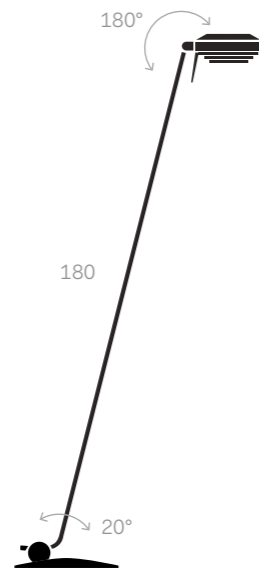

ELLE

Elle
by Tommaso Cimini

A minimal yet notable floor lamp series, Elle can be used both for direct and for diffused lighting. Jointed arm, adjustable reflector and special grid for glare control are Elle's defining features. Elle is designed with an R7s lamp-holder for max 300W halogen bulbs and a dimmer on the cable for energy saving.

Elle
Elle 1

Elle

Elle

Above: safety glass
and antiglare grid
Below: articulated joint
and grip

Elle 1

Elle 1

Right: head detail

Elle specifications