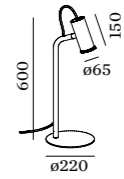

ROOMOR

1.0

PAR16 max. 35W | GU10
100-240VAC | 50-60Hz
wet painted steel and aluminium
incl. cable in the same colour as
the lamp body | black plug with
switch for black cable otherwise
transparent plug with switch
shade in felt grey max. 15W

3.40kg IP20 45°/45° 30°/30°

mounting
cable plug with hand switch

	CODE
	637120R
	637120G
	637120B

OPTIONAL

shade 1.0

	CODE
	R1
	G1
	F1
	K1
	B1

no shade

	CODE
	00

PAR16 LED GU10 7W phase-cut dim
2700K | 360lm

	CODE
	901228W3
	901228B3

2.0

PAR16 max. 35W | GU10
100-240VAC | 50-60Hz
wet painted steel and aluminium
incl. cable in the same colour as
the lamp body | black plug with
switch for black cable otherwise
transparent plug with switch
shade in felt grey max. 15W