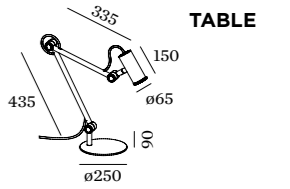

3.40kg IP20 45°/45° 30°/30°

mounting
cable plug with hand switch

	CODE
	637120R
	637120G
	637120B

OPTIONAL

shade 1.0

	CODE
	R1
	G1
	F1
	K1
	B1

no shade

	CODE
	00

PAR16 LED GU10 7W phase-cut dim
2700K | 360lm

	CODE
	901228W3
	901228B3

2.0

PAR16 max. 35W | GU10
100-240VAC | 50-60Hz
wet painted steel and aluminium
incl. cable in the same colour as
the lamp body | black plug with
switch for black cable otherwise
transparent plug with switch
shade in felt grey max. 15W

4.50kg IP20 45°/45° 30°/30°

mounting
cable plug with hand switch

	CODE
	639120B

OPTIONAL

shade 1.0

	CODE
	F1
	K1
	B1

no shade

	CODE
	00