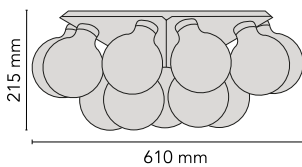

Taraxacum 88 Ceiling/Wall

by Achille Castiglioni , 1988

Wall/ceiling lamp providing direct and reflected light. Structure formed by 5 pressed polished aluminum triangles. 15 clear Globolux lamps housed around the structure. Steel wall/ceiling fitting and rose.

Mounting	Ceiling and wall
Environment	Indoor
Finish	Polished aluminum
Weight	2.3 Kg
Light sources available	15 x MAX 28W E27 HSGSG 370lm 2900K [e] cod. RF21555 15 x LED 3W E27 170lm 2500K [e] cod. RF24894 15 x MAX 28W E27 HSGSG 370lm 2900K [e] cod. RF27126 15 x LED 3W E27 170lm 2500K [e] cod. RF27119
Emergency	Without
Voltage	220-250V
Power	15x MAX 40W
Battery	No
Supply included	Yes
Materials	Aluminum
Colors	● F7420000 - Polished aluminium
Certificate	