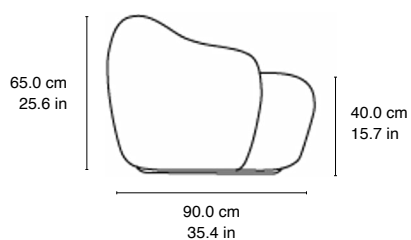

BARBA LOUNGE SOFA

WARRANTY, CARE AND MAINTENANCE

[More information on our website](#)

STANDARD UPHOLSTERY OVERVIEW

[More information in our asset library](#)

CONTACT FOGIA FOR OPTIONAL UPHOLSTERY.

SURFACE TREATMENT OVERVIEW

[More information in our asset library](#)

RELATED PRODUCTS

BARBA LOUNGE CHAIR, BARBA CLUB CHAIR, BARBA CLUB SOFA