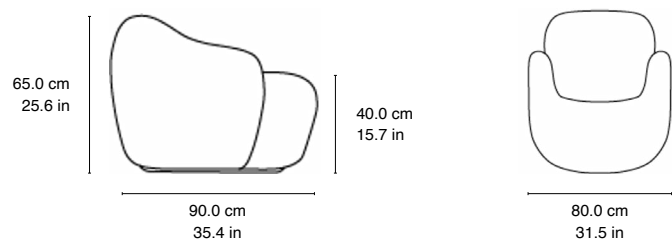

BARBA LOUNGE CHAIR

WARRANTY, CARE AND MAINTENANCE

More information on our website

STANDARD UPHOLSTERY OVERVIEW

More information in our asset library

CONTACT FOGIA FOR OPTIONAL UPHOLSTERY.

SURFACE TREATMENT OVERVIEW

More information in our asset library

RELATED PRODUCTS

BARBA LOUNGE SOFA, BARBA CLUB CHAIR, BARBA CLUB SOFA