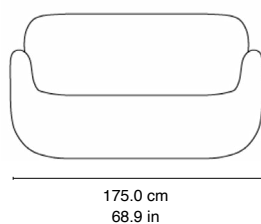

BARBA LOUNGE SOFA