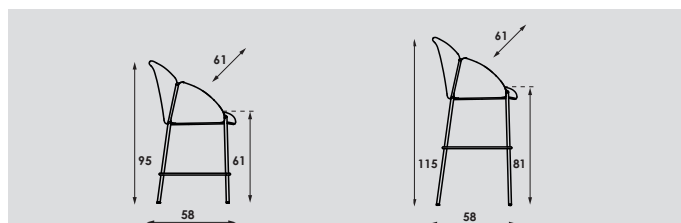

Andrea bar stool

Artifort®

Claesson Koivisto Rune | 2018

Base:

4-legged:

- Steel tube Ø 19x2mm in powder coat.
- Aluminium cover caps on top of the legs in powder coat.
- Black gliders with or without felt.

Seat- and back:

- Metal insert frame with 15 mm multiplex seating plate.
- Covered with moulded foam.

Arms:

- Metal insert frame.
- Covered with moulded foam.

Upholstery:

- Upholstery in two colours of one fabric is possible.
One colour for the seat and back, and one colour for the arms.
- Upholstery category: ② ③ ④

Andrea bar stool

model	4-legged counter stool seat 61cm high	4-legged bar stool seat 81cm high
meterage	149cm	149cm
weight	13,4kg	14,1kg
packing		