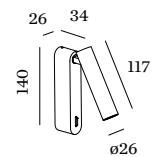

MATCH snooze

WALL SURFACE

187

289

325

1.0

LED LED COB 5W
220-240VAC | 50-60Hz | incl. driver
aluminium powder coated
incl. switch on/off

⊕ IP20 0°-90°/350° ☆ 25° SDCM2 L80I50K 0.24kg

CODE

177354W
177354B

LIGHT COLOUR	LUMEN	CRI	CODE
2700K	330	>90	3
3000K	350	>90	5