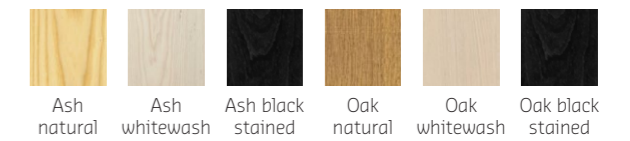

**ENDLESS TABLE**  
**Aart van Asseldonk**  
**2018**

Base Powder coated black  
 Top Oak, natural or dark brown stained, wenge, American walnut, clear glass and bronze glass  
 Extra option Additional module 67 x 90 x 76  
 Dimensions 193/260 x 90 x 76

**MINIUM TABLE**  
**Chris Slutter**  
**2012**

Base Powder coated in minium red, white or black  
 Top Solid oak and ash, natural or stained in whitewash or black  
 Dimensions 250/300/350/400 x 90 x 76