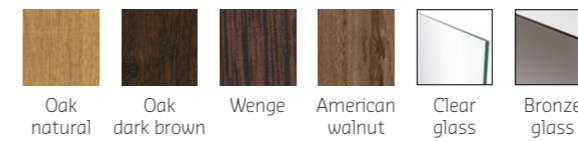

**ENDLESS TABLE**  
**Aart van Asseldonk**  
**2018**

Base Powder coated black  
 Top Oak, natural or dark brown stained, wenge, American walnut, clear glass and bronze glass  
 Extra option Additional module 67 x 90 x 76  
 Dimensions 193/260 x 90 x 76