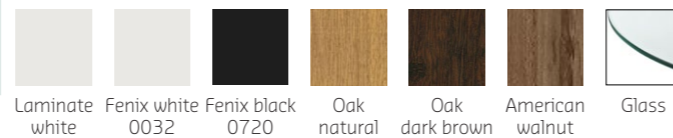

Base Standing tube in brushed chrome or powder coated black. The three legs and three carriers are always black lacquered
Top Laminate white, Fenix white or black, oak veneer, natural or dark brown stained, American walnut veneer and clear glass
Dimensions Ø 130 x 74