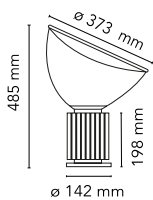

Taccia Small

by Achille & Pier Giacomo Castiglioni , 1962

Table lamp providing indirect and reflected light. Reflector in painted aluminium, gloss white on the outside and matt white on the inside. Directionable diffuser in transparent blown glass. Body in matt black or naturally anodized extruded aluminium. Base in nickel-plated ABS+PC. Electric cable of useful length 190 cm, with dimmer switch for ON/OFF and adjustment of the light flow between 10-100%. Plug-in power supply with interchangeable plugs.

Cord Length	1900 mm
Materials	ABS, Aluminum, Glass, Polycarbonate

Colors	<ul style="list-style-type: none">  F6604004 - Anodized silver  F6604030 - Black  F6604042 - Anodized violet  F6604046 - Anodized bronze
--------	--