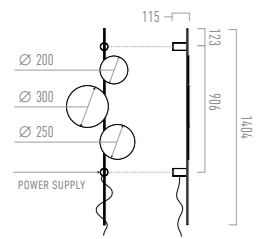

	INDEX	SOURCE / OUTPUT	ENERGY GRADE	LUMINOUS FLUX	ANGLE	LIGHT COLOUR	DIMMING	POWER SUPPLY
AMBIENTE A K W	28.2101.996.	3 x LED 6 W	A++	3 x 428 lm	>90°	2700 K CRI≥95	TRIAC	230 V 50 Hz
AMBIENTE A K NW	28.2101.997.	3 x LED 6 W	A++	3 x 474 lm	>90°	3000 K CRI≥95	TRIAC	
AMBIENTE A K N	28.2101.998.	3 x LED 6 W	A++	3 x 543 lm	>90°	4000 K CRI≥95	TRIAC	
AMBIENTE B K W	28.2102.996.	3 x LED 6 W	A++	3 x 428 lm	>90°	2700 K CRI≥95	TRIAC	230 V 50 Hz
AMBIENTE B K NW	28.2102.997.	3 x LED 6 W	A++	3 x 474 lm	>90°	3000 K CRI≥95	TRIAC	
AMBIENTE B K N	28.2102.998.	3 x LED 6 W	A++	3 x 543 lm	>90°	4000 K CRI≥95	TRIAC	