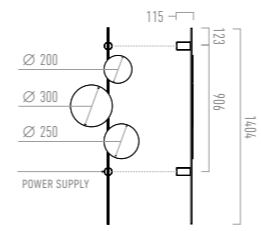

	INDEX	SOURCE / OUTPUT	ENERGY GRADE	LUMINOUS FLUX	ANGLE	LIGHT COLOUR	DIMMING	POWER SUPPLY
AMBIENTE A K W	28.2101.996.	3 x LED 6 W	A++	3 x 428 lm	>90°	2700 K CRI≥95	TRIAC	230 V 50 Hz
AMBIENTE A K NW	28.2101.997.	3 x LED 6 W	A++	3 x 474 lm	>90°	3000 K CRI≥95	TRIAC	
AMBIENTE A K N	28.2101.998.	3 x LED 6 W	A++	3 x 543 lm	>90°	4000 K CRI≥95	TRIAC	
AMBIENTE B K W	28.2102.996.	3 x LED 6 W	A++	3 x 428 lm	>90°	2700 K CRI≥95	TRIAC	230 V 50 Hz
AMBIENTE B K NW	28.2102.997.	3 x LED 6 W	A++	3 x 474 lm	>90°	3000 K CRI≥95	TRIAC	
AMBIENTE B K N	28.2102.998.	3 x LED 6 W	A++	3 x 543 lm	>90°	4000 K CRI≥95	TRIAC	