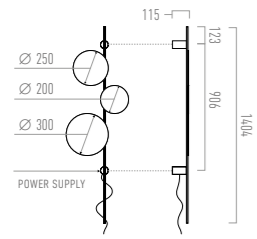

AMBIENTE B I K W	28.2104.996.	3 x LED 6 W	A++	3 x 428 lm	>90°	2700 K CRI≥95	NO	230 V 50 Hz
AMBIENTE B I K NW	28.2104.997.	3 x LED 6 W	A++	3 x 474 lm	>90°	3000 K CRI≥95	NO	
AMBIENTE B I K N	28.2104.998.	3 x LED 6 W	A++	3 x 543 lm	>90°	4000 K CRI≥95	NO