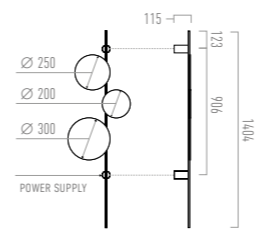

	INDEX	SOURCE / OUTPUT	ENERGY GRADE	LUMINOUS FLUX	ANGLE	LIGHT COLOUR	DIMMING	POWER SUPPLY
AMBIENTE A K W	28.2101.996.	3 x LED 6 W	A++	3 x 428 lm	>90°	2700 K CRI≥95	TRIAC	230 V 50 Hz
AMBIENTE A K NW	28.2101.997.	3 x LED 6 W	A++	3 x 474 lm	>90°	3000 K CRI≥95	TRIAC	
AMBIENTE A K N	28.2101.998.	3 x LED 6 W	A++	3 x 543 lm	>90°	4000 K CRI≥95	TRIAC	
AMBIENTE B K W	28.2102.996.	3 x LED 6 W	A++	3 x 428 lm	>90°	2700 K CRI≥95	TRIAC	230 V 50 Hz
AMBIENTE B K NW	28.2102.997.	3 x LED 6 W	A++	3 x 474 lm	>90°	3000 K CRI≥95	TRIAC	
AMBIENTE B K N	28.2102.998.	3 x LED 6 W	A++	3 x 543 lm	>90°	4000 K CRI≥95	TRIAC	