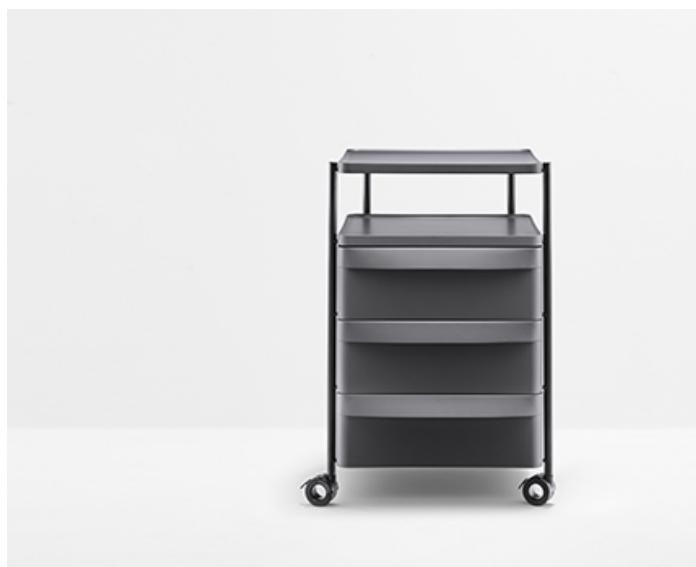

PEDRALI®
THE ITALIAN ESSENCE

BOXIE BXH_3C

DESIGN:
CLAUDIO DONDOLI - MARCO POCCI

Boxie is a storage system by minimal and essential lines, remarkable for its lightness which is guaranteed by a coated steel frame equipped with drawers alternated with tops, both made in polypropylene. System equipped with a top and three drawers, fitted with an integrated handle, and swivelling and lockable wheels.

INFORMATION REQUEST

STRUCTURE

FRAME FINISHES