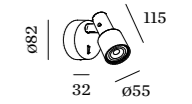

SARA snooze

WALL SURFACE

p. 309

p. 361

1.0 PAR16

PAR16 max. 12W | GU10
 100-240VAC | 50-60Hz
 aluminium powder coated
 incl. switch on/off

0.329kg IP20 0.3

90° 330°