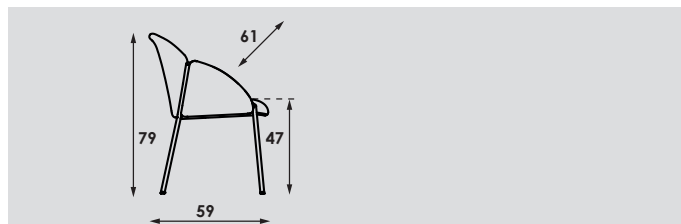

Andrea

model	4-legged chair
meterage	149cm
weight	11,3kg
packing