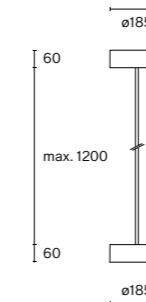

w224 Alto pendant

Article-specific information

Colour	Art. No.
Traffic white (RAL 9016)	224S102302
Jet black (RAL 9005)	224S105302

Latest technical
information online