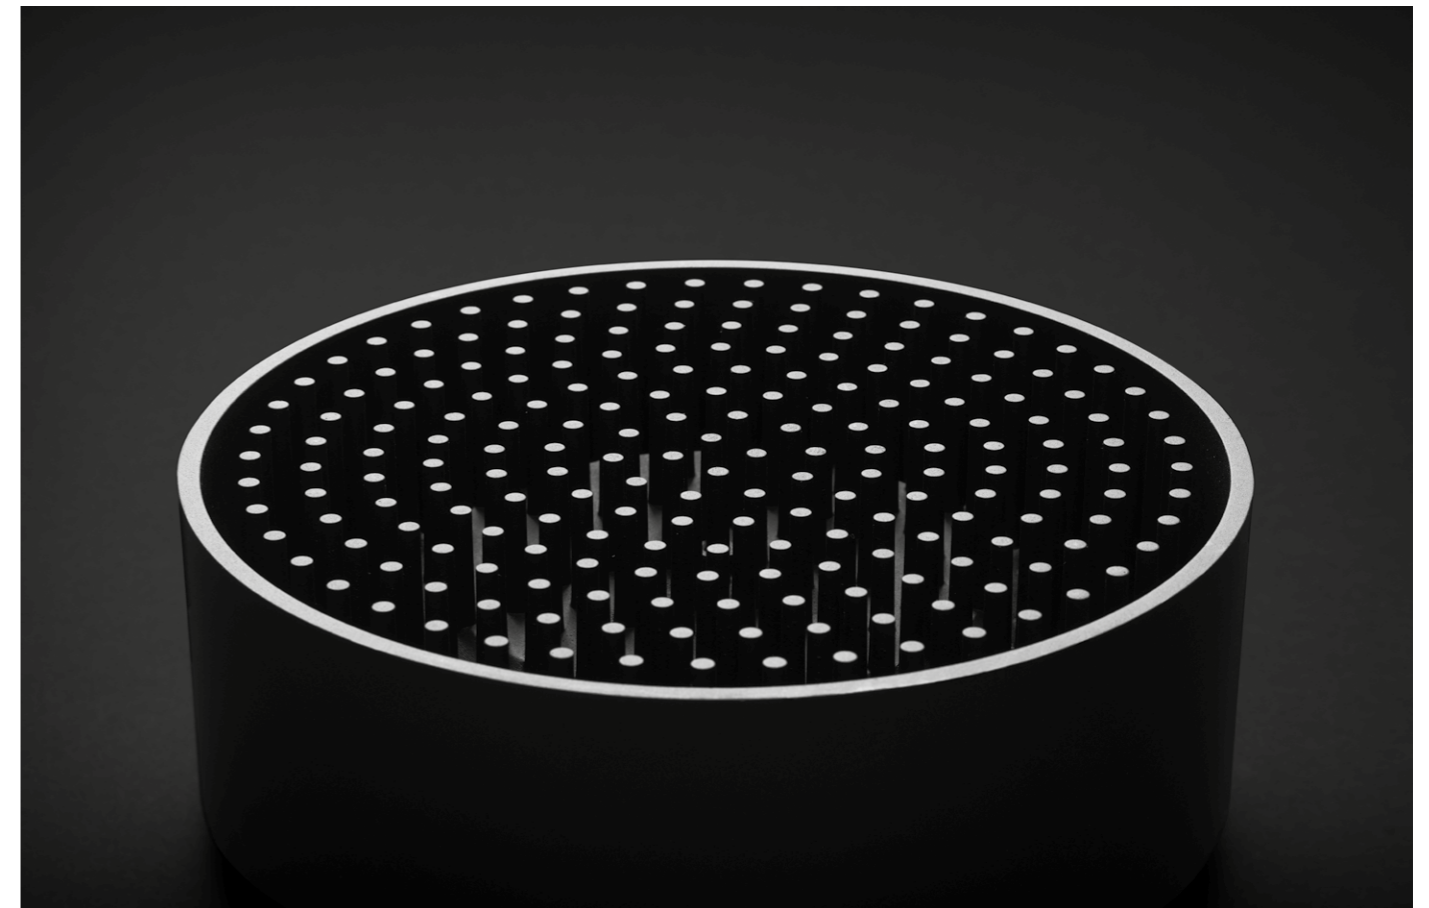

Vast illumination

Product: w224 Alto pendant

w224 Alto pendant is the epitome of purism: a small cylindrical body – a pendant in its most reduced form – boasting an impressive indirect light, capable of filling a whole room with soft, balanced illumination.

Design: Dirk Winkel, 2022

Features: Form follows function
Powerful, super-wide-angle light

Powerful, super-wide-angle light

w224 Alto pendant's multi-directional LED technology creates an incredibly wide-angle, even light distribution – a great alternative to conventional general lighting. Four powerful COBs provide a generous, indirect light of 11000 lm – brilliant enough to illuminate a large room, but also dimmable for a more atmospheric ambience.

Form follows function

The central element of w224 Alto pendant is its distinctive heat sink. Crafted from a single piece of solid die-cast aluminium, its geometric arrangement of vertical pins allows for a super-effective thermal management.

Technical information

Luminous intensity distribution (polar)

w224 Alto pendant traffic white

Luminous flux: 10790 lm

Efficacy: 118 lm / W

● C0/C180
○ C90/C270

Physical	Mounting	Canopy included
	Material	Canopy, rod & lamp body: aluminium Reflector: polycarbonate Cover: glass
	Colour	Article-specific information
	Net weight	3.1 kg
	Operation	External
	IP rating	20