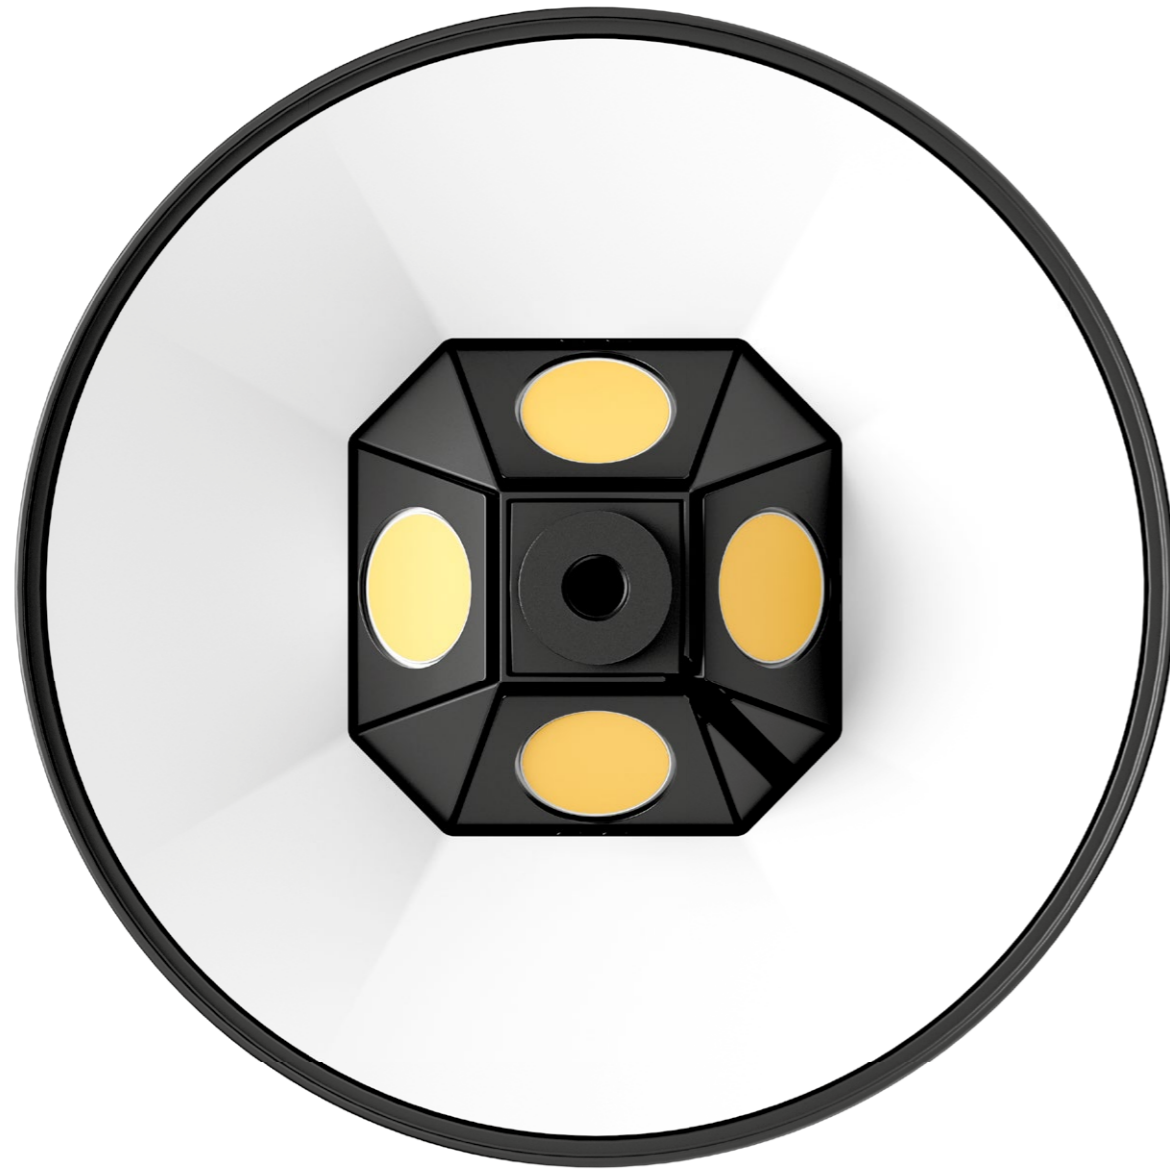

Vast illumination

Product: w224 Alto pendant

w224 Alto pendant is the epitome of purism: a small cylindrical body – a pendant in its most reduced form – boasting an impressive indirect light, capable of filling a whole room with soft, balanced illumination.

Based on the brutalist-inspired aesthetics and dimensions of the w164 Alto floor lamp but even more powerful, its design is defined by its central, artfully engineered heat sink. And like its predecessor, w224 Alto pendant provides unparalleled light.

Design: Dirk Winkel, 2022

Features: Form follows function
Powerful, super-wide-angle light

Powerful, super-wide-angle light

w224 Alto pendant's multi-directional LED technology creates an incredibly wide-angle, even light distribution – a great alternative to conventional general lighting. Four powerful COBs provide a generous, indirect light of 11000 lm – brilliant enough to illuminate a large room, but also dimmable for a more atmospheric ambience.

Technical information

Luminous intensity distribution (polar)

w224 Alto pendant traffic white

Luminous flux: 10790 lm

Efficacy: 118 lm / W

● C0/C180
○ C90/C270

Physical	Mounting	Canopy included
	Material	Canopy, rod & lamp body: aluminium Reflector: polycarbonate Cover: glass
	Colour	Article-specific information
	Net weight	3.1 kg
	Operation	External
	IP rating	20