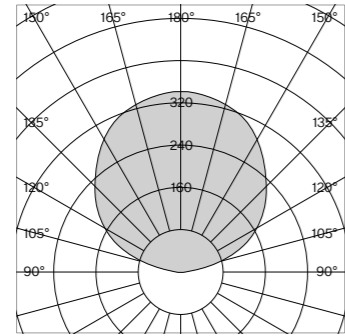

Form follows function

The central element of w224 Alto pendant is its distinctive heat sink. Crafted from a single piece of solid die-cast aluminium, its geometric arrangement of vertical pins allows for a super-effective thermal management.

Technical information

Luminous intensity distribution (polar)

w224 Alto pendant traffic white

Luminous flux: 10790 lm

Efficacy: 118 lm / W

● C0/C180
○ C90/C270

Physical	Mounting	Canopy included
	Material	Canopy, rod & lamp body: aluminium Reflector: polycarbonate Cover: glass
	Colour	Article-specific information
	Net weight	3.1 kg
	Operation	External
	IP rating	20