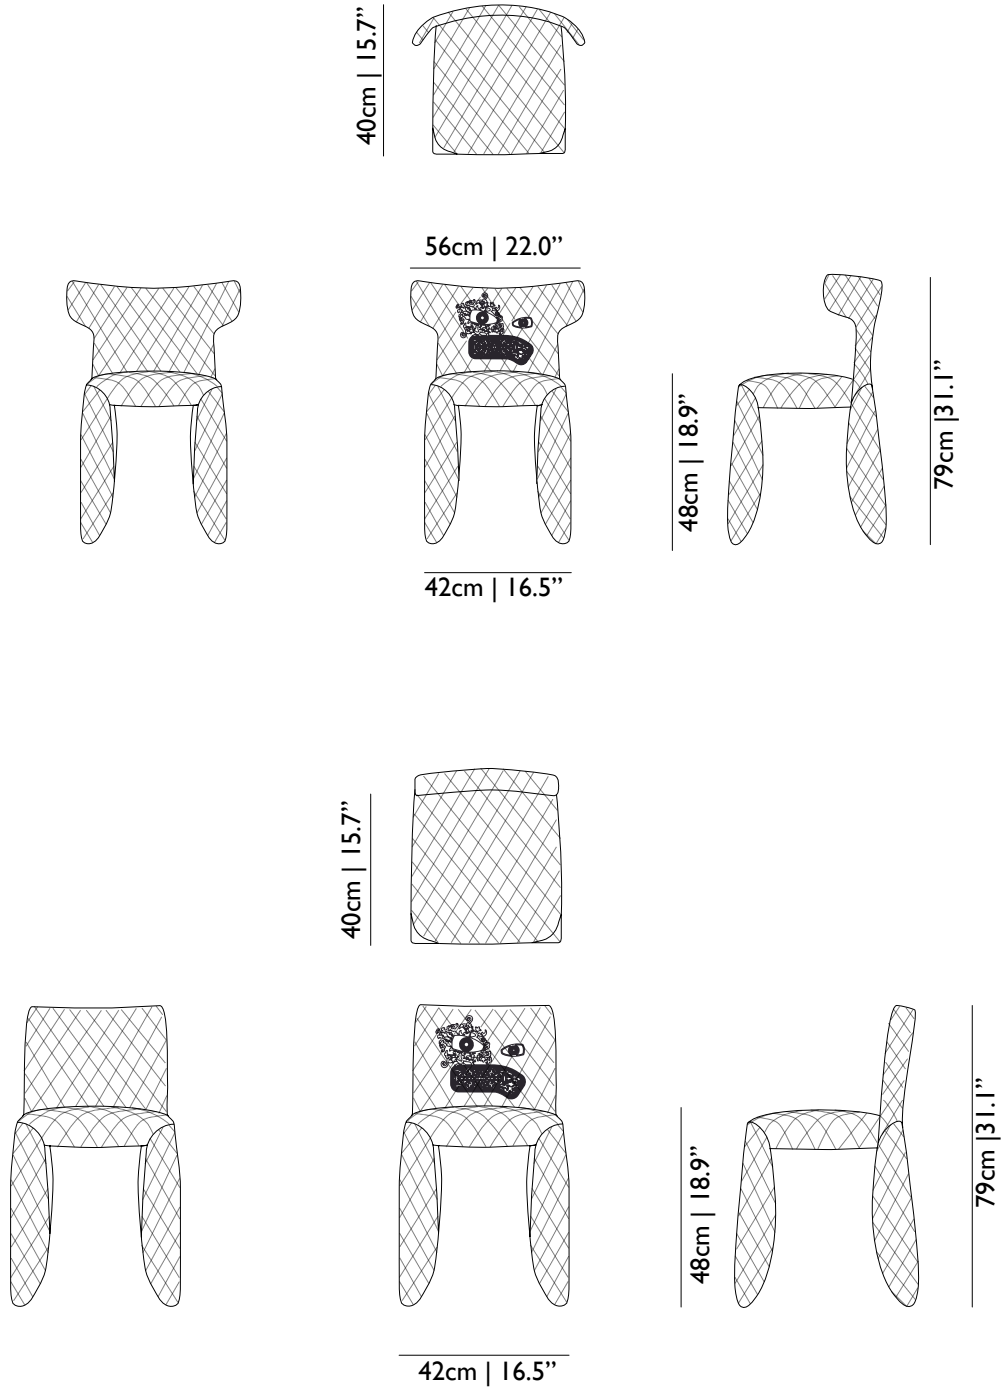

Abrasion >50.000 Martindale

Firetest NF M2,
BS5852 IS-0+1,
EN1021-1+2,
DIN4102 (Part 1, B2),

Packaging

H 88 cm | 34.6"
W 62,5 cm | 24.6"
D 58 cm | 22.8"

Colli 1

Product weight:
10,5 KG | 23,2 lb

With packaging:
13,5 KG | 29,8 lb

Main dimensions

packaging

Monster Chair

H 88 cm | 34,6"

W 58 cm | 22,8"

D 62,5 cm | 24,6"

Colli 1/1

Product weight:

packaging

Monster Chair

H 88 cm | 34,6"

W 58 cm | 22,8"

D 62,5 cm | 24,6"

Colli 1/1

Product weight:

10,5 KG | 23,1 lb

56cm | 22.0"

42cm | 16.5"

48cm | 18.9"

79cm | 31.1"

40cm | 15.7"

42cm | 16.5"

48cm | 18.9"

79cm | 31.1"