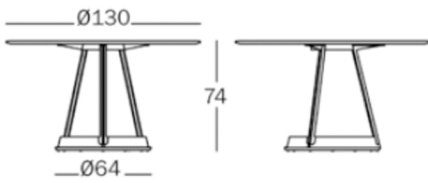

Brut
design konstantin grcic
2017

Table.
Material: frame in cast-iron, painted in polyester powder. Top in Carrara or Marquinia marble.

colours

Frame: Anthracite Grey 5142

Frame: Green 5126

Frame: Red 5143