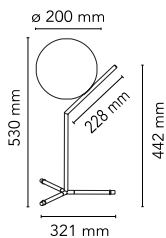

IC Lights Table 1 High

by Michael Anastassiades , 2014

Table lamp providing diffused light. Frame in brass, brushed and transparent varnished or chrome steel. Blown glass opal diffuser. Dimmer on the power chord.

Mounting	Table
Environment	Indoor
Finish	Brushed brass, Chrome
Weight	1.7 Kg
Light sources available	1 x LED 8W E14 800lm 3000K cod. RF26565 [e] DIMMER 1 x LED 8W E14 700lm 2700K cod. RF26767 [e] DIMMER 1 x LED 10W E14 900lm 3000K [e] cod. RF26260 DIMMER 1 x LED 10W E14 800lm 2700K cod. RF26261 [e] DIMMER
Emergency	Without
Switching	Dimmer on the power chord.
Voltage	220-240V
Power	MAX 60W
Battery	No
Supply included	No
Materials	Blown glass, Brass, Steel
Colors	● F3170030 - Black ● F3170057 - Chrome ● F3170059 - Brushed brass
Certificate	