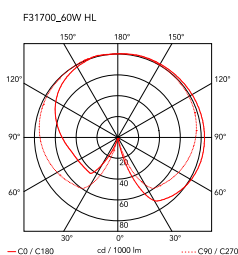

IC Lights Table 1 High

by Michael Anastassiades , 2014

Table lamp providing diffused light. Frame in brass, brushed and transparent varnished or chrome steel. Blown glass opal diffuser. Dimmer on the power chord.

Mounting	Table
Environment	Indoor
Finish	Brushed brass, Chrome
Weight	1.7 Kg
Light sources available	1 x LED 8W E14 800lm 3000K cod. RF26565 [e] DIMMER 1 x LED 8W E14 700lm 2700K cod. RF26767 [e] DIMMER 1 x LED 10W E14 900lm 3000K [e] cod. RF26260 DIMMER 1 x LED 10W E14 800lm 2700K cod. RF26261 [e] DIMMER
Emergency	Without
Switching	Dimmer on the power chord.
Voltage	220-240V
Power	MAX 60W
Battery	No
Supply included	No
Materials	Blown glass, Brass, Steel
Colors	● F3170030 - Black ● F3170057 - Chrome ● F3170059 - Brushed brass
Certificate	