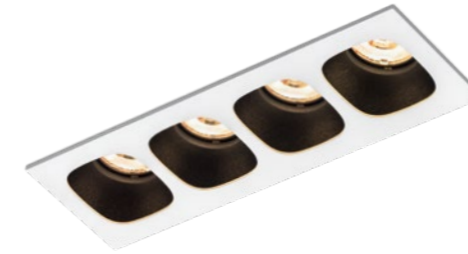

PIRRO

CEILING RECESSED

p. 291

1.0

LED 4.5W | 500mA | 9V
COB 3-step | excl. power supply
aluminium powder coated | PC
lens and reflector

0.09 kg IP20 \varnothing 0.3° Δ 32°

50x50 85 4-25

CODE	
	150151E_
	150151J_
	150151K_
	150151B_

LIGHT COLOUR	LUMEN	CRI	CODE
2700K	380	>90	3
3000K	405	>90	5

ALWAYS USE

power supply | 500mA

	CODE
7W dim	90224301
10W DALI	90244401

more power supplies on page 695

available from summer 2020

2.0

2x LED 4.5W | 500mA | 18V total
COB 3-step | excl. power supply
aluminium powder coated | PC
lens and reflector

0.155 kg IP20 \varnothing 0.3° Δ 32°

93x50 60 4-25

CODE	
	150251E_
	150251J_
	150251K_
	150251B_

LIGHT COLOUR	LUMEN	CRI	CODE
2700K	2x380	>90	3
3000K	2x405	>90	5

ALWAYS USE

power supply | 500mA (1 piece needed)