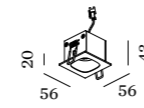

1.0

LED 4.5W | 500mA | 9V
COB 3-step | excl. power supply
aluminium powder coated | PC
lens and reflector

0.09 kg IP20 $\varnothing$ 0.3° Δ 32°

50x50 85 4-25

CODE	
	150151E_
	150151J_
	150151K_
	150151B_

LIGHT COLOUR	LUMEN	CRI	CODE
2700K	380	>90	3
3000K	405	>90	5

ALWAYS USE

power supply | 500mA

	CODE
7W dim	90224301
10W DALI	90244401

more power supplies on page 695

available from summer 2020