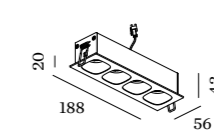

4.0

4x LED 4.5W | 500mA | 36V total
COB 3-step | excl. power supply
aluminium powder coated | PC
lens and reflector

0.28 kg IP20 $\varnothing$ 0.3° Δ 32°

181x50 60 4-25

CODE	
	150451E_
	150451J_
	150451K_
	150451B_

LIGHT COLOUR	LUMEN	CRI	CODE
2700K	4x380	>90	3
3000K	4x405	>90	5

ALWAYS USE

power supply | 500mA (1 piece needed)

	CODE
20W dim	90224602
20W DALI	90244602

more power supplies on page 695