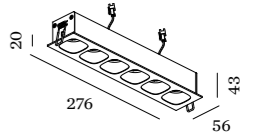

6.0

6x LED 4.5W | 500mA | 2x27V
COB 3-step | excl. power supply
aluminium powder coated | PC
lens and reflector

0.40 kg IP20 $\varnothing$ 0.3° Δ 32°

269x50 60 4-25

CODE	
	150651E_
	150651J_
	150651K_
	150651B_

LIGHT COLOUR	LUMEN	CRI	CODE
2700K	6x380	>90	3
3000K	6x405	>90	5

ALWAYS USE

power supply | 500mA (2 pieces needed)

	CODE
20W dim	90224602
20W DALI	90244602

more power supplies on page 695