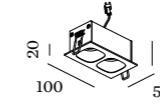

LIGHT COLOUR	LUMEN	CRI	CODE
2700K	380	>90	3
3000K	405	>90	5

ALWAYS USE

power supply | 500mA

	CODE
7W dim	90224301
10W DALI	90244401

more power supplies on page 695

available from summer 2020

2.0

2x LED 4.5W | 500mA | 18V total
COB 3-step | excl. power supply
aluminium powder coated | PC
lens and reflector

0.155 kg IP20 \varnothing 0.3° Δ 32°

93x50 60 4-25

CODE	
	150251E_
	150251J_
	150251K_
	150251B_

LIGHT COLOUR	LUMEN	CRI	CODE
2700K	2x380	>90	3
3000K	2x405	>90	5

ALWAYS USE

power supply | 500mA (1 piece needed)