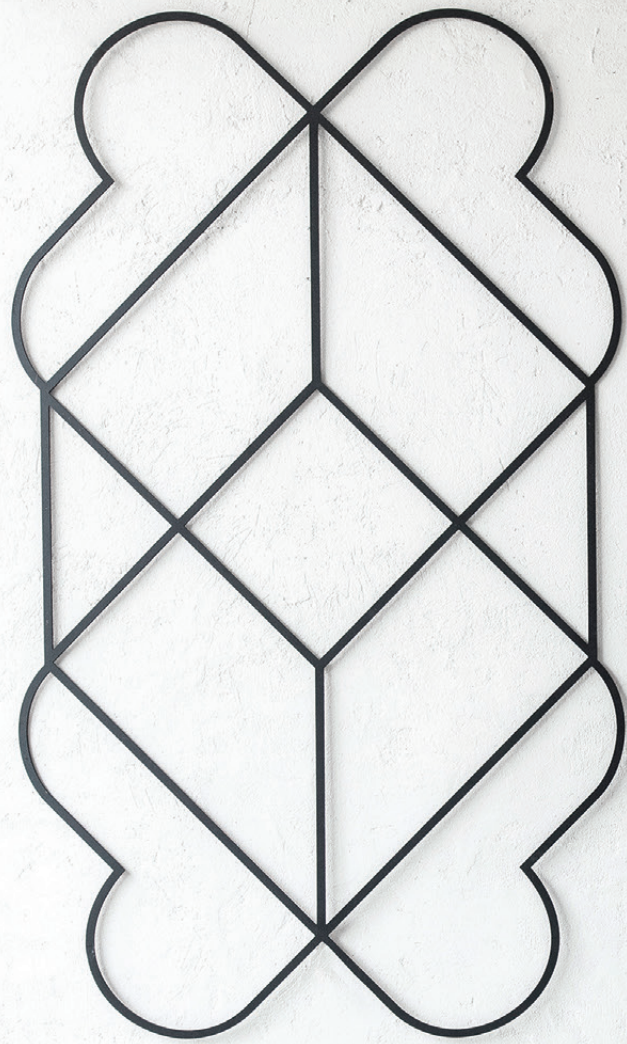

Harlequin

Rug

designed by OKIICO studio

Harlequin -
a graphic acrobat to
entertain your home.

Harlequin adds brightness, charm and
amusement to your soul and home.

Increased attention to graphics,
material and colors brings the most to
your senses and feelings.

Technical data.

Technique:
Tufting.

Pile height:
14mm (cut).

Materials:
New Zealand 100% wool.

Properties:
Area rug as well as wall-to-wall carpet, both for private and public interiors. 100% wool carpets have been assigned with fire behaviour classification CfI-s1 and meet requirements presented to hotels and other public spaces.