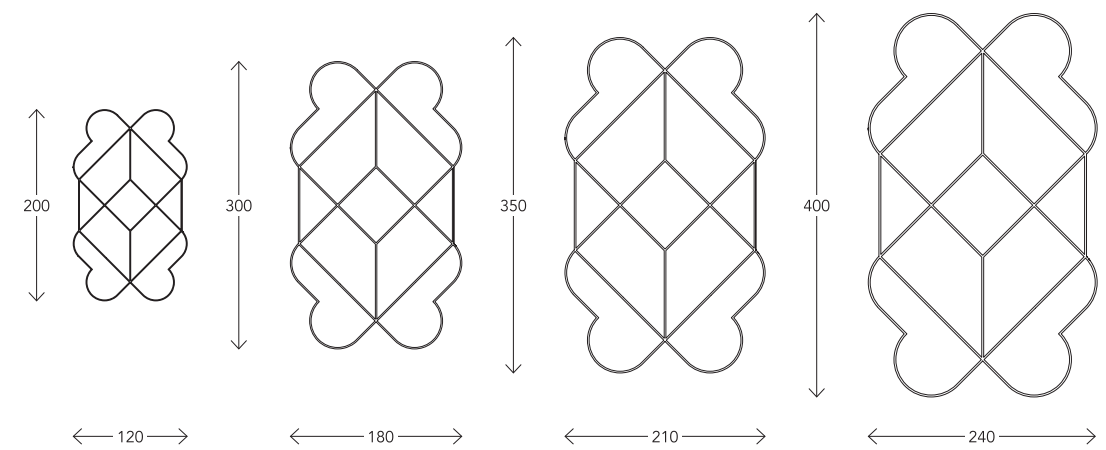

Harlequin

Rug

designed by OKIICO studio

Harlequin -
a graphic acrobat to
entertain your home.

Harlequin adds brightness, charm and
amusement to your soul and home.

Increased attention to graphics,
material and colors brings the most to
your senses and feelings.

Technical data.

Technique:
Tufting.

Pile height:
14mm (cut).

Materials:
New Zealand 100% wool.

Properties:
Area rug as well as wall-to-wall carpet, both for private and public interiors. 100% wool carpets have been assigned with fire behaviour classification CfI-s1 and meet requirements presented to hotels and other public spaces.