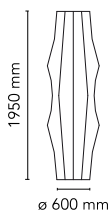

<b>Mounting</b>	Floor
<b>Environment</b>	Indoor
<b>Finish</b>	Cocoon
<b>Weight</b>	10.5 Kg
<b>Light sources available</b>	4 x LED 8W E27 740lm 3000K [e] cod. RF25317 DIMMER 4 x LED 13W E27 1400lm 3000K [e] cod. RF25535 DIMMER
<b>Emergency</b>	Without
<b>Switching</b>	On the cable there is the electronic dimmer which allows the regulation of light brightness with a dial.
<b>Voltage</b>	220-240V
<b>Power</b>	4x MAX 60W
<b>Battery</b>	No
<b>Supply included</b>	Yes
<b>Materials</b>	Cocoon, Steel
<b>Colors</b>	● F2201009 - Cocoon