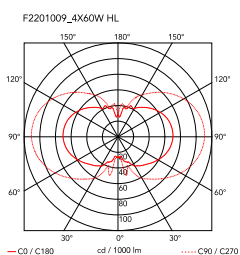

<b>Mounting</b>	Floor
<b>Environment</b>	Indoor
<b>Finish</b>	Cocoon
<b>Weight</b>	10.5 Kg
<b>Light sources available</b>	4 x LED 8W E27 740lm 3000K [e] cod. RF25317 DIMMER 4 x LED 13W E27 1400lm 3000K [e] cod. RF25535 DIMMER
<b>Emergency</b>	Without
<b>Switching</b>	On the cable there is the electronic dimmer which allows the regulation of light brightness with a dial.
<b>Voltage</b>	220-240V
<b>Power</b>	4x MAX 60W
<b>Battery</b>	No
<b>Supply included</b>	Yes
<b>Materials</b>	Cocoon, Steel
<b>Colors</b>	● F2201009 - Cocoon