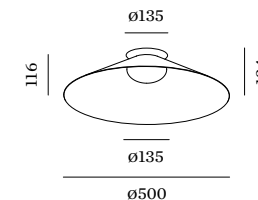

CLEA

CEILING SURFACE

W

SG

FJ

B

1.0

LED COB 14W | phase-cut dim
220-240VAC | 50-60Hz | incl. driver
aluminium wet painted
white opal glass hand blown

IP20 SDCM2 L80|50K 0.78kg

CODE	
	181184W_
	181184SG_
	181184FJ_
	181184B_

LIGHT COLOUR	LUMEN	CRI	CODE
2700K	810	>90	3
3000K	835	>90	5

2.0

LED COB 14W | phase-cut dim
220-240VAC | 50-60Hz | incl. driver
aluminium wet painted
white opal glass hand blown

IP20 SDCM2 L80|50K 1.31kg

CODE	
	181284W_
	181284SG_
	181284FJ_
	181284B_

LIGHT COLOUR	LUMEN	CRI	CODE
2700K	810	>90	3
3000K	835	>90	5

3.0

LED COB 14W | phase-cut dim
220-240VAC | 50-60Hz | incl. driver
aluminium wet painted
white opal glass hand blown