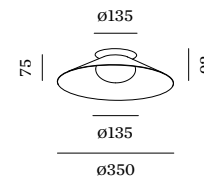

1.0

LED COB 14W | phase-cut dim
220-240VAC | 50-60Hz | incl. driver
aluminium wet painted
white opal glass hand blown

IP20 SDCM2 L80|50K 0.78kg

CODE	
	181184W_
	181184SG_
	181184FJ_
	181184B_

LIGHT COLOUR	LUMEN	CRI	CODE
2700K	810	>90	3
3000K	835	>90	5