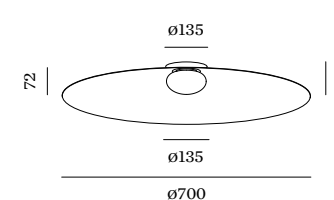

IP20 SDCM2 L80|50K 0.78kg

CODE	
	181184W_
	181184SG_
	181184FJ_
	181184B_

LIGHT COLOUR	LUMEN	CRI	CODE
2700K	810	>90	3
3000K	835	>90	5

2.0

LED COB 14W | phase-cut dim
220-240VAC | 50-60Hz | incl. driver
aluminium wet painted
white opal glass hand blown

IP20 SDCM2 L80|50K 1.31kg

CODE	
	181284W_
	181284SG_
	181284FJ_
	181284B_

LIGHT COLOUR	LUMEN	CRI	CODE
2700K	810	>90	3
3000K	835	>90	5

3.0

LED COB 14W | phase-cut dim
220-240VAC | 50-60Hz | incl. driver
aluminium wet painted
white opal glass hand blown