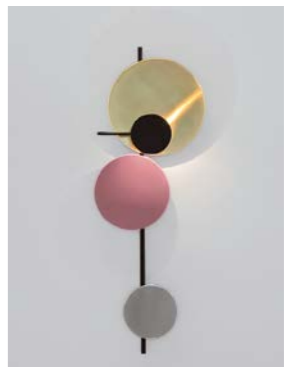

# PLANET WALL LAMP

*PLANET wall lamp*

# PLANET WALL LAMP

Design by *METTE SCHELDE*

We at PLEASE WAIT to be SEATED are big fans of exoplanets, so we love this radiant group. You decide the various combinations of colour and size that orbit the still centre of the array. It's not often you get a chance to create your own orrery.

Interaction is the core of the system. The discs are magnetically attached, so you can change their configuration to suit each space: child's mobile or kitchen illumination, study, hallway or living room. The indirect halogen light casts a soft glow – positioning the powder coated steel discs on the steel bar of the gnomon affects the play of light and shadow as they orbit and eclipse. Light is, after all, a form of clock.

## COLORWAYS & MEASUREMENTS

The discs (brass for the big ones, aluminium for the small) are available in Indian Red, Green, Plum and Electric Blue.

Brass disc Ø 32cm  
Alu disc Ø 18cm