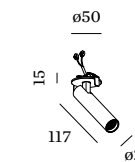

1.0

LED COB 6W | 350mA | 18V
excl. driver
aluminium powder coated

IP20 0°-90°/350° 25° SDCM2 L80|50K 0.14kg

wire springs 45-47 85 4-26

CODE	
	190151W_
	190151H_
	190151B_

LIGHT COLOUR	LUMEN	CRI	CODE
2700K	480	>90	3
3000K	510	>90	5

ALWAYS USE

driver | 350mA

CODE	
10W dim	90223402
10W DALI	90243401

more options and specs on page 724