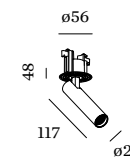

## 1.0 TRIMLESS

LED COB 6W | 350mA | 18V  
excl. driver  
aluminium powder coated

IP20 0°-90°/350° 25° SDCM2 L80|50K 0.15kg

45-47 85 4-26

CODE	
	190851W_
	190851B_

LIGHT COLOUR	LUMEN	CRI	CODE
2700K	480	>90	3
3000K	510	>90	5