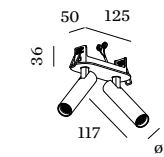

2.0

2x LED COB 6W | 700mA | 18V
excl. driver
aluminium powder coated

IP20 0°-90°/350° 25° SDCM2 L80|50K 0.27kg

wire springs 105x30 60 4-26

CODE	
	190251W_
	190251B_

LIGHT COLOUR	LUMEN	CRI	CODE
2700K	2x480	>90	3
3000K	2x510	>90	5

ALWAYS USE

driver | 700mA | only 1x needed

CODE	
15W dim	90225502
28W DALI	90245801

more options and specs on page 727