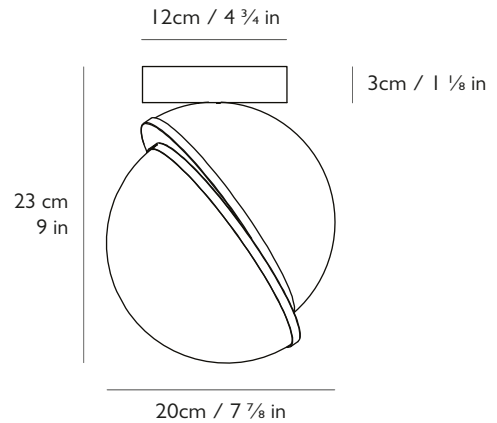

LEE BROOM

MINI CRESCENT CEILING LIGHT

PRODUCT DETAILS

Name

Mini Crescent Ceiling Light

Finish & Product Code	110-130v	220-240v
Mini Crescent Ceiling Light	CRE0170	CRE0070

Materials

Opal acrylic, brushed brass, steel

Illumination 110-130v

9w, 2700k, 380 lumen

Bulb: E26, 9w LED, 800 lumen, 25k hrs (1x supplied)

Illumination 220-240v

6.2w, 2700k, 270 lumen

Bulb: E27, 6.2w LED, 470 lumen, 25k hrs (1x supplied)

Dimming

Dimmable. Mains voltage. TRIAC / Leading edge

Certification

UL, cUL (110-130v)

CE, CB (220-240v)

Year of Design

2016

Dimensions

H 23cm x Dia 20cm / H 9 in x Dia 7 7/8 in

Ceiling Plate / Canopy

H 3cm x Dia 12cm / H 1 1/8 in x Dia 4 3/4 in
Round steel in brushed brass finish

Weight

Product (net) 0.95kg / 2 lb / Boxed (gross) 1.65kg / 3.6 lb

0118rev05

For more information please contact:

US & Canada Inquiries: +1 212 804 8477 - 34 Greene Street, New York, NY 10013 - sales@leebroom.com

UK & Global Inquiries: +44 207 820 0742 - 95 Rivington Street, London, EC2A 3AY - info@leebroom.com

WWW.LEEBROOM.COM