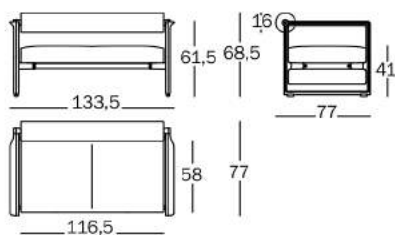

Sofa 2.
Frame in cast iron painted in polyester powder.
Cushion in expanded polyurethane with removable cover in fabric.

SD2860 Frame: black 5142
Kvadrat: Divina MD - Divina Melange
Kvadrat: Hero - Vidar

SD2861 Frame: black 5142
Torri Lana: Rico
Glamour: Azimut - Amby - Globo - Shee