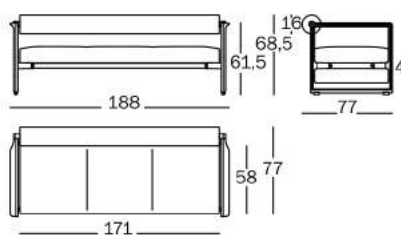

Sofa 3.
Frame in cast iron painted in polyester powder.
Cushion in expanded polyurethane with removable cover in fabric.

SD2870 Frame: black 5142
Kvadrat: Divina MD - Divina Melange
Kvadrat: Hero - Vidar

SD2871 Frame: black 5142
Torri Lana: Rico
Glamour: Azimut - Amby - Globo - Shee