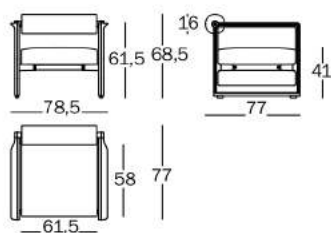

Brut

design konstantin gric
2017

Sofa 1.
Frame in cast iron painted in polyester powder.
Cushion in expanded polyurethane with removable cover in fabric.

SD2850 Frame: black 5142
Kvadrat: Divina MD - Divina Melange
Kvadrat: Hero - Vidar