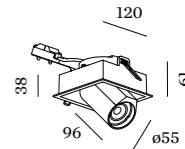

## 1.0 LED

LED 7/10W | 350/500mA | 18V  
COB 3-step | excl. power supply  
aluminium powder coated

0.47kg | IP20 | 36°

111x111 | 60° | 355° | 75 | 4-25

	CODE
White	125261W_
Black	125261B_

LIGHT COLOUR	LUMEN	CRI	CODE
2700K	480/650	>90	3
3000K	585/695	>90	5
4000K	630/840	>90	6
1800-2850K	16V 340/460	>95	9