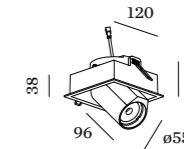

## 1.0 LED

LED 7/10W | 350/500mA | 18V  
COB 3-step | excl. power supply  
aluminium powder coated

0.47kg | IP20 | 36°

111x111 | 60° | 355° | 75 | 4-25

	CODE
White	125261W_
Black	125261B_

LIGHT COLOUR	LUMEN	CRI	CODE
2700K	480/650	>90	3
3000K	585/695	>90	5
4000K	630/840	>90	6
1800-2850K	16V 340/460	>95	9