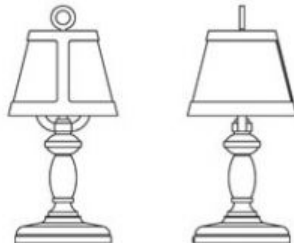

---

cleaning instructions

To clean the Paper furniture you should dust with a dry micro-fibre cloth, feather duster or similar. A damp cloth can also be used to remove dirt and grease. Always read the label of any cleaning products you wish to use on or near any item from the Moooi collection. For further advice on how to clean this product, please contact your nearest Moooi agent/dealer or you can contact our sales team via the website.

---

dimensions

37cm | 14.6"

84cm | 33.1"