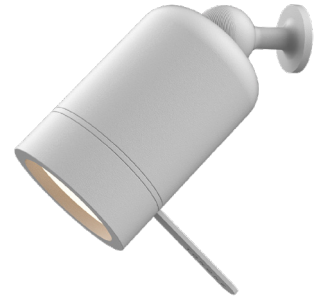

TONONE

technical specifications

smokey black

Article number

5045

fuzzy white

5046

heavy metal

5047