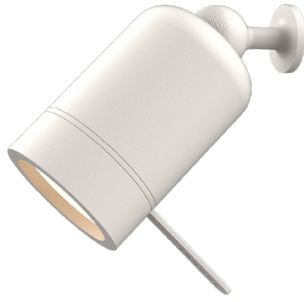

TONONE

technical specifications

smokey black

Article number

5045

fuzzy white

5046

heavy metal

5047