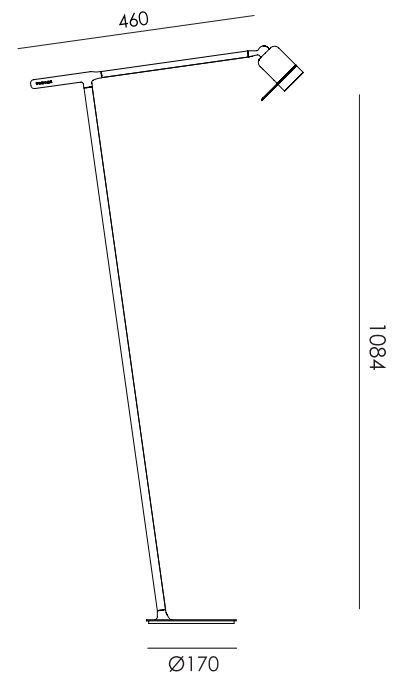

| | |
|-------------|----------------------|
| Type | Wall lamp |
| Environment | Indoor |
| Material | Steel & aluminum |
| Weight | 0,5 kg |
| Voltage | 220-240 V |
| IP | 20 |
| Lightsource | Lightsource included |
| Battery | Up to 5 hours |
| Charge | USB-C |
| CRI | 90 |
| Max lumen | 240 |
| Kelvin | 2700 |
| Dimmable | Secundair on fixture |
| Lightbeam | 36° (15° / 24°) |

| | |
|-------------|----------------------|
| Type | Wall lamp |
| Environment | Indoor |
| Material | Steel & aluminum |
| Weight | 0,3 kg |
| Voltage | 220-240 V |
| Output | 5V-1A/2A |
| IP | 20 |
| Lightsource | Lightsource included |
| Battery | 5 - 30 hours |
| Charge | USB-C |
| CRI | 90 |
| Max lumen | 245 |
| Kelvin | 2700 |
| Dimmable | Secundair on fixture |
| Lightbeam | 36° (15° / 24°) |

| | |
|-------------|---------------------------------|
| Type | Floor lamp |
| Environment | Indoor |
| Material | Steel & aluminum |
| Weight | 1,4 kg |
| Voltage | 220-240 V |
| Output | 5V-1A/2A |
| IP | 20 |
| Lightsource | Lightsource included |
| Battery | 5 - 30 hours |
| Charge | USB-C |
| CRI | 90 |
| Max lumen | 245 |
| Kelvin | 2700 |
| Dimmable | Secundair on fixture |
| Lightbeam | 36° (15° / 24°) |
| Cords | black cords 500 mm & 2500 mm |

| | |
|-------------|---------------------------------|
| Type | Desk lamp |
| Environment | Indoor |
| Material | Steel & aluminum |
| Weight | 1,2 kg |
| Voltage | 220-240 V |
| Output | 5V-1A/2A |
| IP | 20 |
| Lightsource | Lightsource included |
| Battery | 5 - 30 hours |
| Charge | USB-C |
| CRI | 90 |
| Max lumen | 245 |
| Kelvin | 2700 |
| Dimmable | Secundair on fixture |
| Lightbeam | 36° (15° / 24°) |
| Cords | black cords 500 mm & 1500 mm |