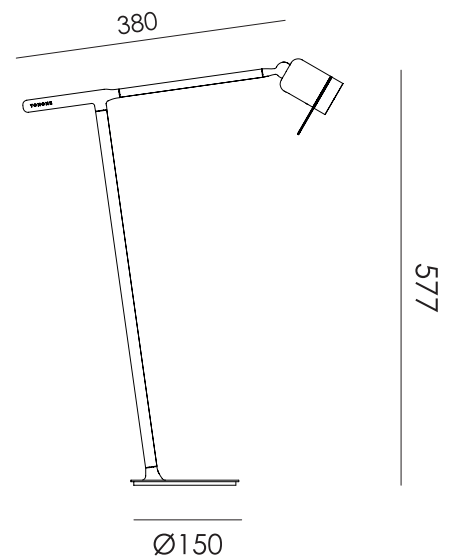

| | |
|-------------|----------------------|
| Type | Wall lamp |
| Environment | Indoor |
| Material | Steel & aluminum |
| Weight | 0,5 kg |
| Voltage | 220-240 V |
| IP | 20 |
| Lightsource | Lightsource included |
| Battery | Up to 5 hours |
| Charge | USB-C |
| CRI | 90 |
| Max lumen | 240 |
| Kelvin | 2700 |
| Dimmable | Secundair on fixture |
| Lightbeam | 36° (15° / 24°) |

| | |
|-------------|----------------------|
| Type | Wall lamp |
| Environment | Indoor |
| Material | Steel & aluminum |
| Weight | 0,3 kg |
| Voltage | 220-240 V |
| Output | 5V-1A/2A |
| IP | 20 |
| Lightsource | Lightsource included |
| Battery | 5 - 30 hours |
| Charge | USB-C |
| CRI | 90 |
| Max lumen | 245 |
| Kelvin | 2700 |
| Dimmable | Secundair on fixture |
| Lightbeam | 36° (15° / 24°) |

| | |
|-------------|---------------------------------|
| Type | Floor lamp |
| Environment | Indoor |
| Material | Steel & aluminum |
| Weight | 1,4 kg |
| Voltage | 220-240 V |
| Output | 5V-1A/2A |
| IP | 20 |
| Lightsource | Lightsource included |
| Battery | 5 - 30 hours |
| Charge | USB-C |
| CRI | 90 |
| Max lumen | 245 |
| Kelvin | 2700 |
| Dimmable | Secundair on fixture |
| Lightbeam | 36° (15° / 24°) |
| Cords | black cords 500 mm & 2500 mm |

| | |
|-------------|---------------------------------|
| Type | Desk lamp |
| Environment | Indoor |
| Material | Steel & aluminum |
| Weight | 1,2 kg |
| Voltage | 220-240 V |
| Output | 5V-1A/2A |
| IP | 20 |
| Lightsource | Lightsource included |
| Battery | 5 - 30 hours |
| Charge | USB-C |
| CRI | 90 |
| Max lumen | 245 |
| Kelvin | 2700 |
| Dimmable | Secundair on fixture |
| Lightbeam | 36° (15° / 24°) |
| Cords | black cords 500 mm & 1500 mm |