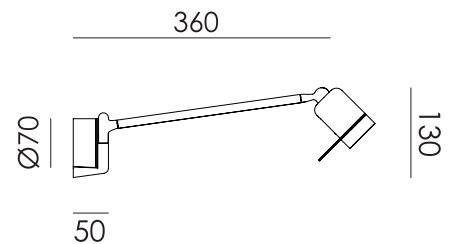

| | |
|-------------|----------------------|
| Type | Wall lamp |
| Environment | Indoor |
| Material | Steel & aluminum |
| Weight | 0,5 kg |
| Voltage | 220-240 V |
| IP | 20 |
| Lightsource | Lightsource included |
| Battery | Up to 5 hours |
| Charge | USB-C |
| CRI | 90 |
| Max lumen | 240 |
| Kelvin | 2700 |
| Dimmable | Secundair on fixture |
| Lightbeam | 36° (15° / 24°) |

| | |
|-------------|----------------------|
| Type | Wall lamp |
| Environment | Indoor |
| Material | Steel & aluminum |
| Weight | 0,3 kg |
| Voltage | 220-240 V |
| Output | 5V-1A/2A |
| IP | 20 |
| Lightsource | Lightsource included |
| Battery | 5 - 30 hours |
| Charge | USB-C |
| CRI | 90 |
| Max lumen | 245 |
| Kelvin | 2700 |
| Dimmable | Secundair on fixture |
| Lightbeam | 36° (15° / 24°) |

| | |
|-------------|---------------------------------|
| Type | Floor lamp |
| Environment | Indoor |
| Material | Steel & aluminum |
| Weight | 1,4 kg |
| Voltage | 220-240 V |
| Output | 5V-1A/2A |
| IP | 20 |
| Lightsource | Lightsource included |
| Battery | 5 - 30 hours |
| Charge | USB-C |
| CRI | 90 |
| Max lumen | 245 |
| Kelvin | 2700 |
| Dimmable | Secundair on fixture |
| Lightbeam | 36° (15° / 24°) |
| Cords | black cords 500 mm & 2500 mm |

| | |
|-------------|---------------------------------|
| Type | Desk lamp |
| Environment | Indoor |
| Material | Steel & aluminum |
| Weight | 1,2 kg |
| Voltage | 220-240 V |
| Output | 5V-1A/2A |
| IP | 20 |
| Lightsource | Lightsource included |
| Battery | 5 - 30 hours |
| Charge | USB-C |
| CRI | 90 |
| Max lumen | 245 |
| Kelvin | 2700 |
| Dimmable | Secundair on fixture |
| Lightbeam | 36° (15° / 24°) |
| Cords | black cords 500 mm & 1500 mm |