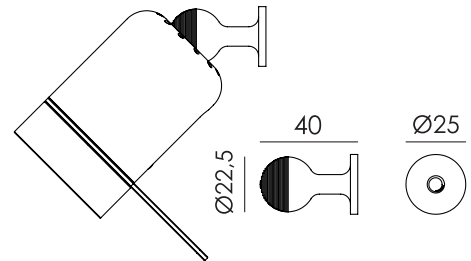

| | |
|-------------|----------------------|
| Type | Wall lamp |
| Environment | Indoor |
| Material | Steel & aluminum |
| Weight | 0,5 kg |
| Voltage | 220-240 V |
| IP | 20 |
| Lightsource | Lightsource included |
| Battery | Up to 5 hours |
| Charge | USB-C |
| CRI | 90 |
| Max lumen | 240 |
| Kelvin | 2700 |
| Dimmable | Secundair on fixture |
| Lightbeam | 36° (15° / 24°) |

TONONE

technical specifications

Article number

smokey black

5040

TONONE

technical specifications

ONE + knob

| | |
|-------------|----------------------|
| Type | Wall lamp |
| Environment | Indoor |
| Material | Steel & aluminum |
| Weight | 0,3 kg |
| Voltage | 220-240 V |
| Output | 5V-1A/2A |
| IP | 20 |
| Lightsource | Lightsource included |
| Battery | 5 - 30 hours |
| Charge | USB-C |
| CRI | 90 |
| Max lumen | 245 |
| Kelvin | 2700 |
| Dimmable | Secundair on fixture |
| Lightbeam | 36° (15° / 24°) |

| | |
|-------------|---------------------------------|
| Type | Floor lamp |
| Environment | Indoor |
| Material | Steel & aluminum |
| Weight | 1,4 kg |
| Voltage | 220-240 V |
| Output | 5V-1A/2A |
| IP | 20 |
| Lightsource | Lightsource included |
| Battery | 5 - 30 hours |
| Charge | USB-C |
| CRI | 90 |
| Max lumen | 245 |
| Kelvin | 2700 |
| Dimmable | Secundair on fixture |
| Lightbeam | 36° (15° / 24°) |
| Cords | black cords 500 mm & 2500 mm |